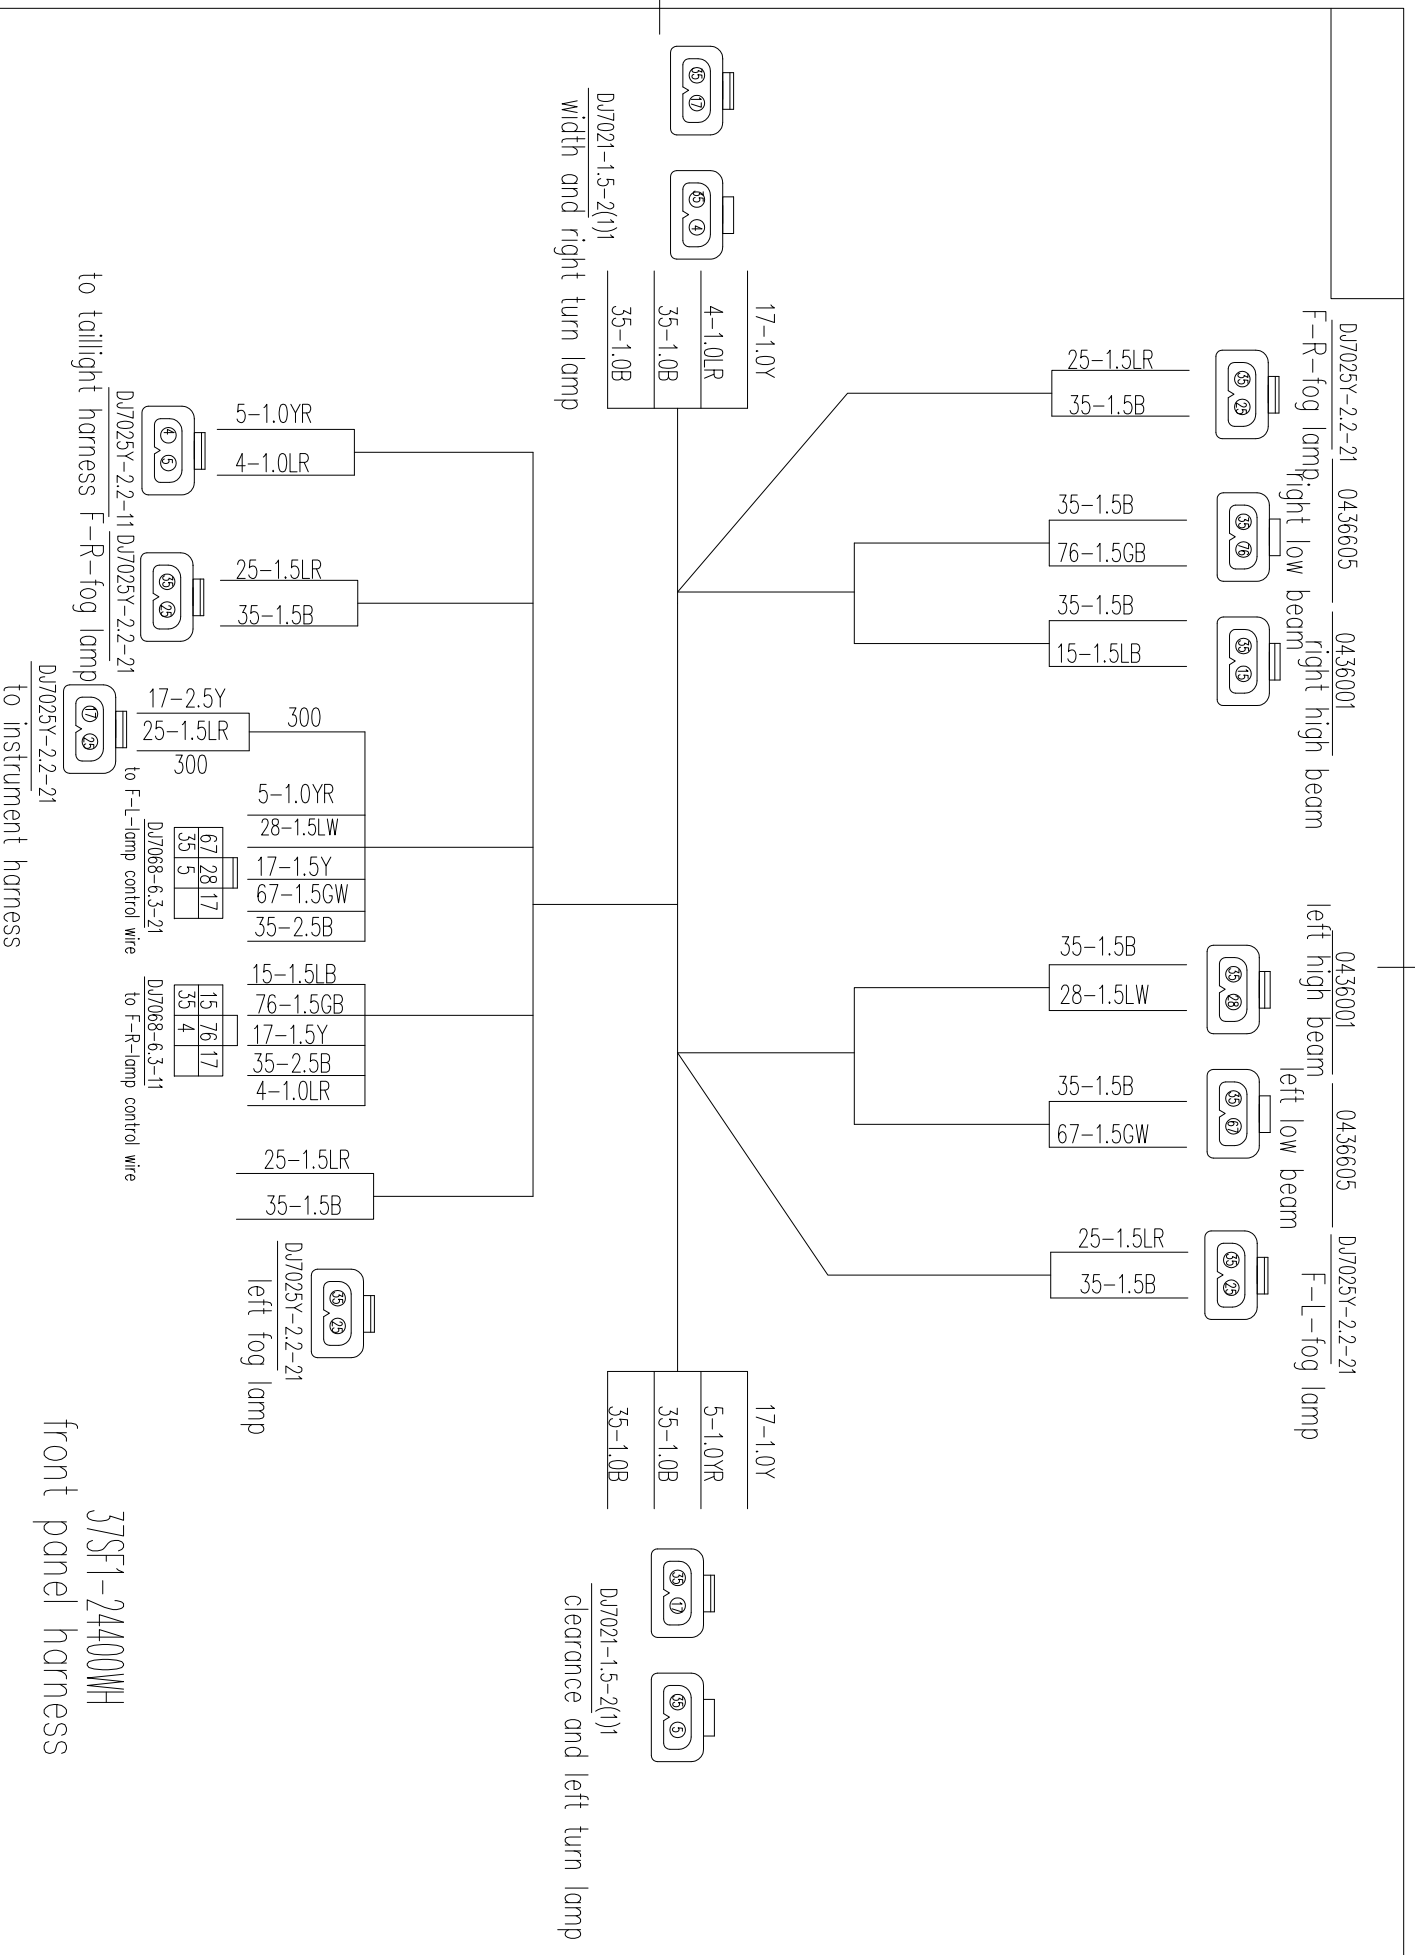

instrument harness

37SF1-2410WH-B01

10B-HM1097Z-1FSLC

fire extinguisher

DJ7021-1.5-21

37R01-24350

auto fire extinguisher harness

37SA6-24303

DJ7021-6.3-11

rear brake lamp

144-0.75WR
35-0.75B

DJ7021-6.3-21

rear brake lamp

144-0.75WR
35-0.75B

DJ7021-6.3-21

high position brake lamp

144-0.75WR
35-0.75B

37SA6-24303

high-position brake lamp