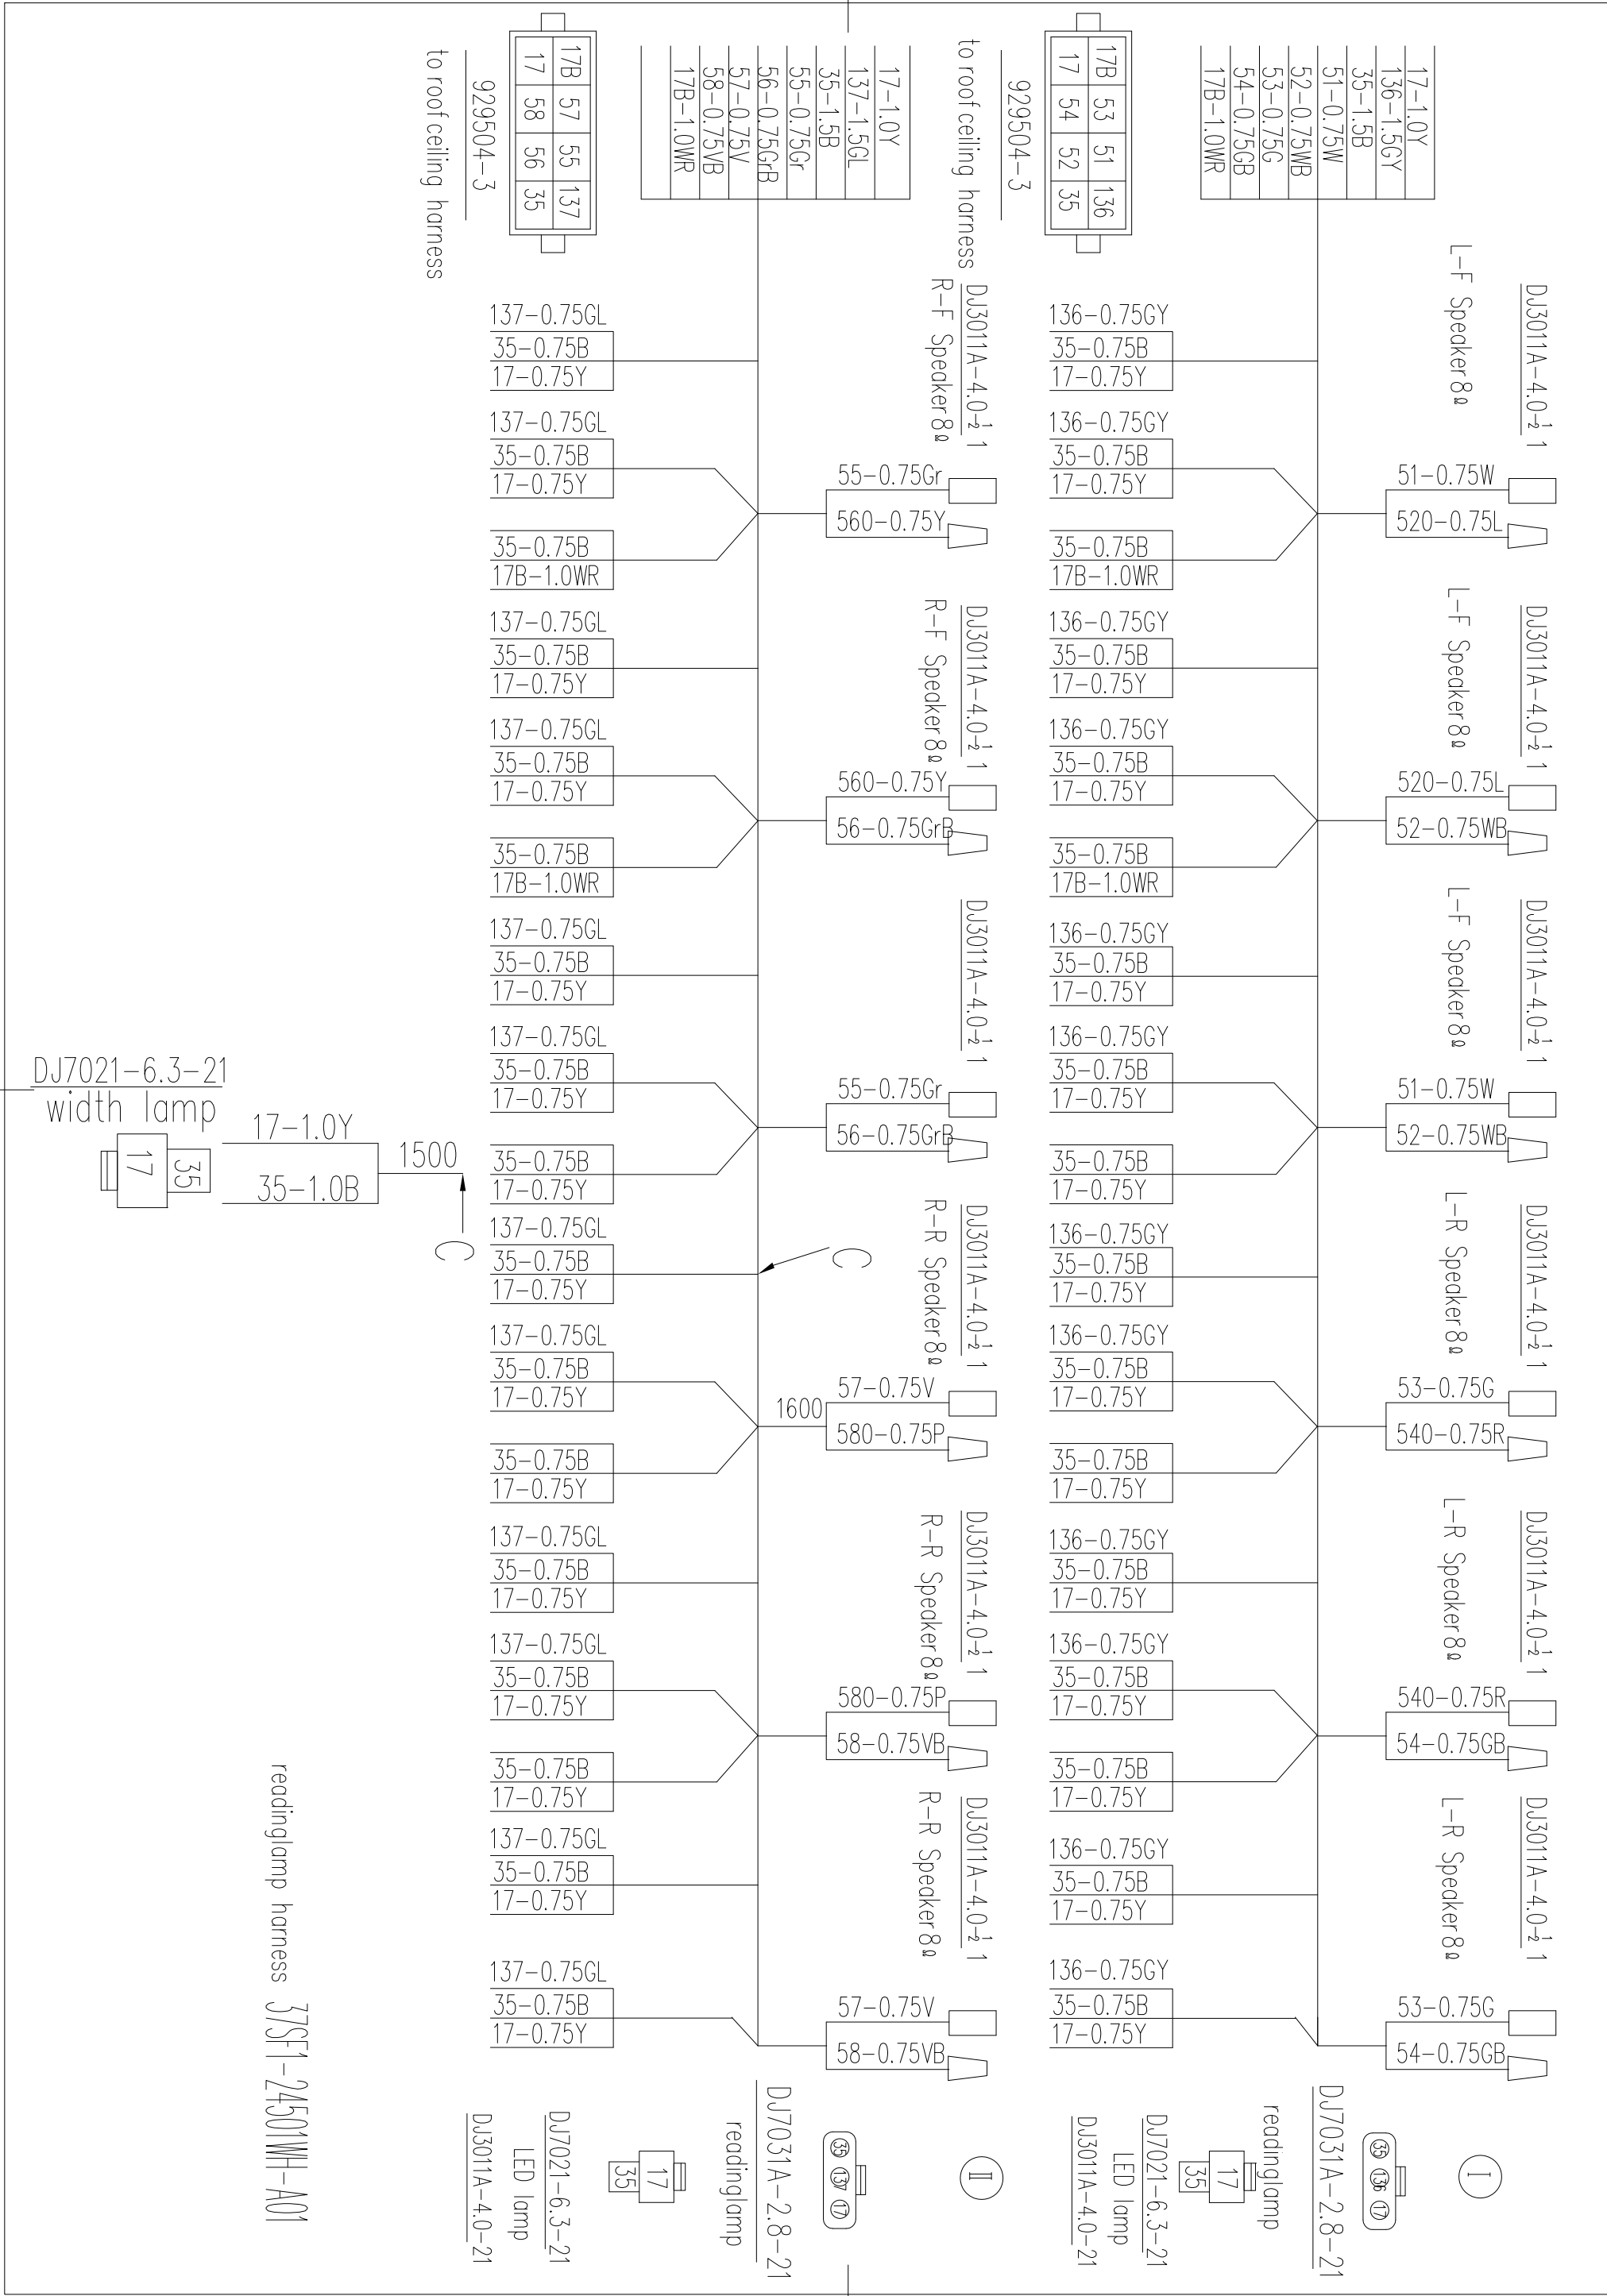

instrument harness

37SF1-2410WH-B01

10B-HM1097Z-1FSLC

fire extinguisher

DJ7021-1.5-21

37R01-24350

auto fire extinguisher harness

37SA6-24303

DJ7021-6.3-11

rear brake lamp

144-0.75WR
35-0.75B

DJ7021-6.3-21

rear brake lamp

144-0.75WR
35-0.75B

DJ7021-6.3-21

high position brake lamp

144-0.75WR
35-0.75B

37SA6-24303

high-position brake lamp