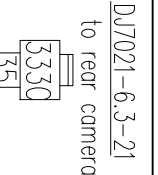

instrument harness

37SF1-2410WH-B01

10B-HM1097Z-1FSLC

fire extinguisher

DJ7021-1.5-21

37R01-24350

auto fire extinguisher harness

37SA6-24303