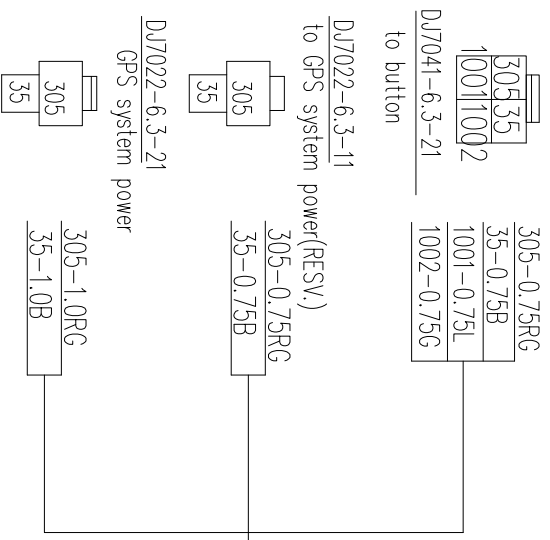

instrument harness

37SF1-2410WH-B01

10B-HM1097Z-1FSLC

fire extinguisher

DJ7021-1.5-21

37R01-24350

auto fire extinguisher harness

37SA6-24303

DJ7021-6.3-11

rear brake lamp

144-0.75WR
35-0.75B

DJ7021-6.3-21

rear brake lamp

144-0.75WR
35-0.75B

DJ7021-6.3-21

high position brake lamp

144-0.75WR
35-0.75B

37SA6-24303

high-position brake lamp