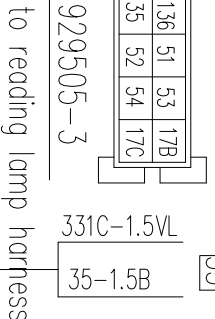

instrument harness

37SF1-2410WH-B01

10B-HM1097Z-1FSLC

fire extinguisher

DJ7021-1.5-21

37R01-24350

auto fire extinguisher harness

37SA6-24303

144-0.75WR
35-0.75B

37SA6-24303

high-position brake lamp