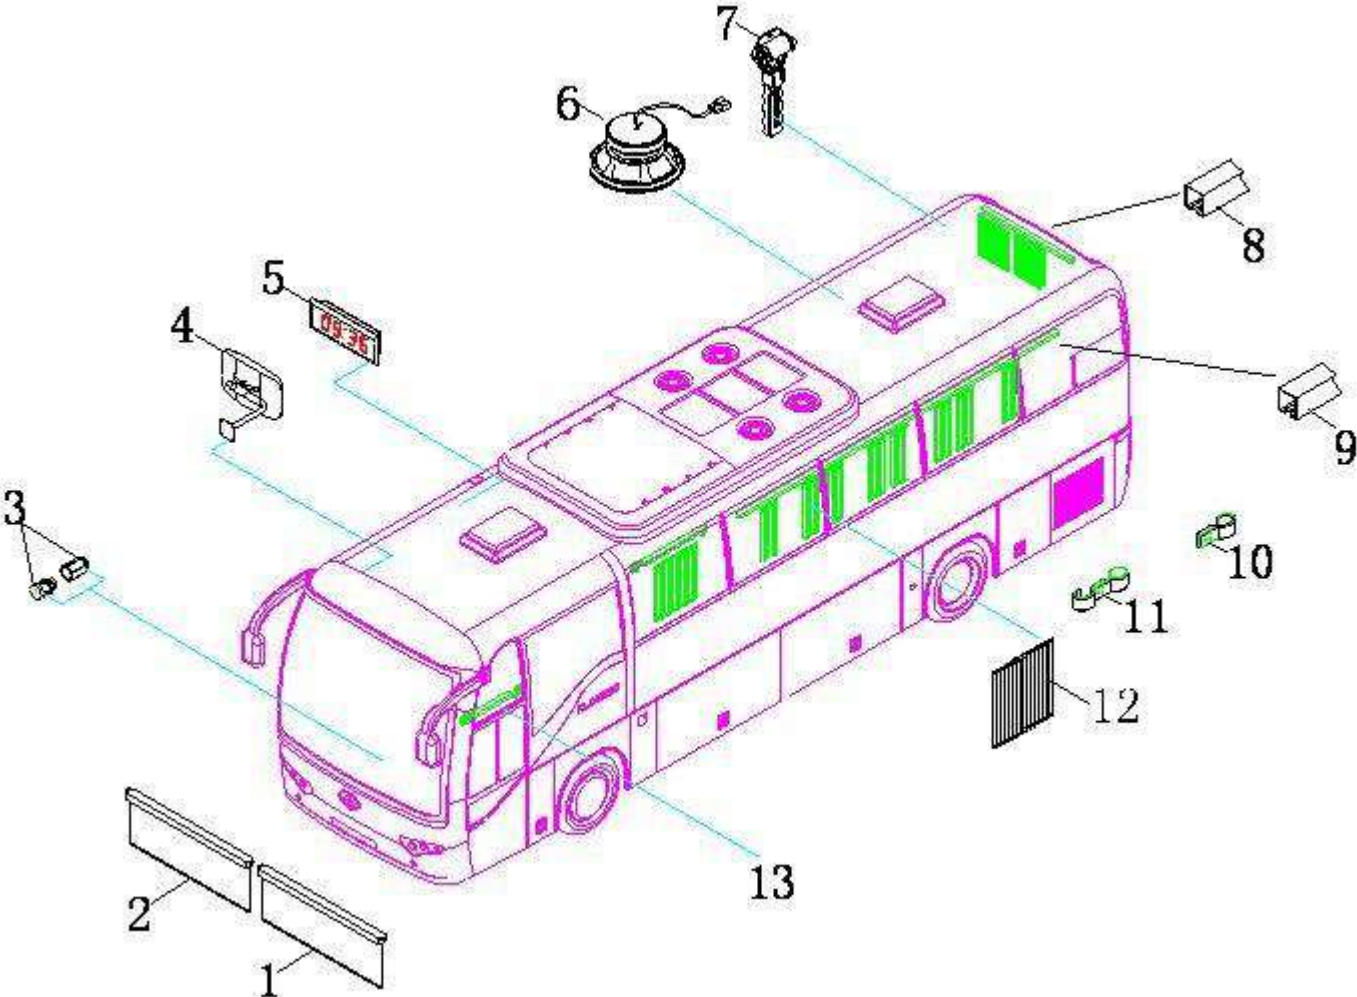

PASSENGER COMPARTMENT ACCESSORIES

PASSENGER COMPARTMENT ACCESSORIES

No.	Part Number	Description	Quantity	Remarks
1	82SF1-04010B1	Driver Side Sun Visor	1	
2	82SF1-04020B1	Passenger Side Sun Visor	1	
3	37A07-49001	Accessory Power Port	1	
4	82VA1-01010	Interior Monitoring Mirror	1	
5	37SF1-36001	Time/Temperature/Humidity Display	1	
6	37A07-48001CK	Speaker	16	
7	82A01-23010	Glass Breakout Hammer	5	
8	82E01-00015	Rear Curtain Rail	1	
9	82T51-00014	Side Curtain Rail	1	
10	82E01-00021	End Curtain Hold (Single Loop)	2	
11	82E01-00019	Center Curtain Hold (Double Loop)	8	
12	82SF1-05000B2	Passenger Curtain	1	
13	82V11-05191	Driver Curtain Rail	1