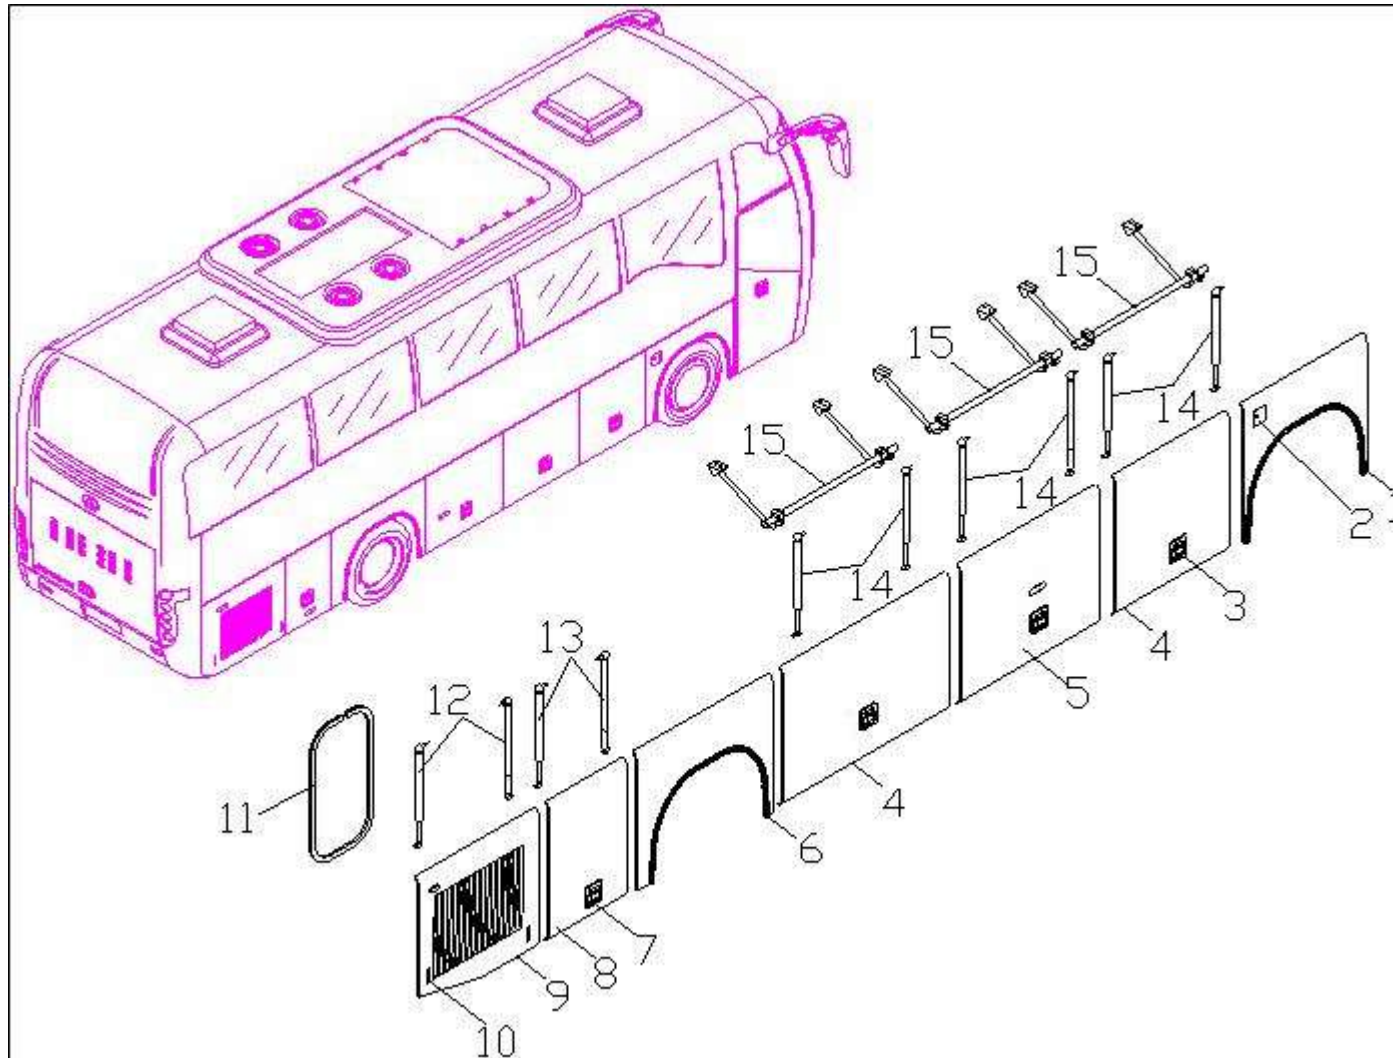

DOORS, HINGES, AND LATCHES

No.	Part Number	Description	Quantity	Remarks
1	55E01-08333	Spin Latch for Side Radiator Doors	4	
2	55SF1-07700-D1	Driver Side Radiator Door	1	
3	55A07-08310	Battery Compartment Door Handle	2	
4	55SF1-07600-D1	Battery Compartment Door	1	
5	55SF1-07500	Driver Side Rear Fender	1	
6	55E01-08320	Luggage Compartment Handles	3	
7	55SF1-07300-D2	Luggage Compartment Door (with Light)	2	
8	55SF1-07400-D2	Luggage Compartment Door (no Light)	1	
9	55SF1-07100	Driver Side Front Wheel Fender	1	
10	55SA1-07800-B2	Electrical Compartment Door	1	
11	54WK1-08200-A1	Luggage Door Shocks	6	
12	55SF1-08130-B1	Luggage Door Hinge Assy.	3	
13	82VA1-30111	Compartment Door Gasket	1	
14	82L01-32200-A1	Battery Compartment Door Shock	2	
15	82L01-32300-A1	Side Radiator Door Shock	2	
	TT3H-T151	Rubber Hinge Electrical Compartment Door	1	
	TL2Y-L400	Upper Aluminum Hinge Plate	1	
	TL2Y-L401	Lower Aluminum Hinge Plate	1	

DOORS, HINGES, AND LATCHES