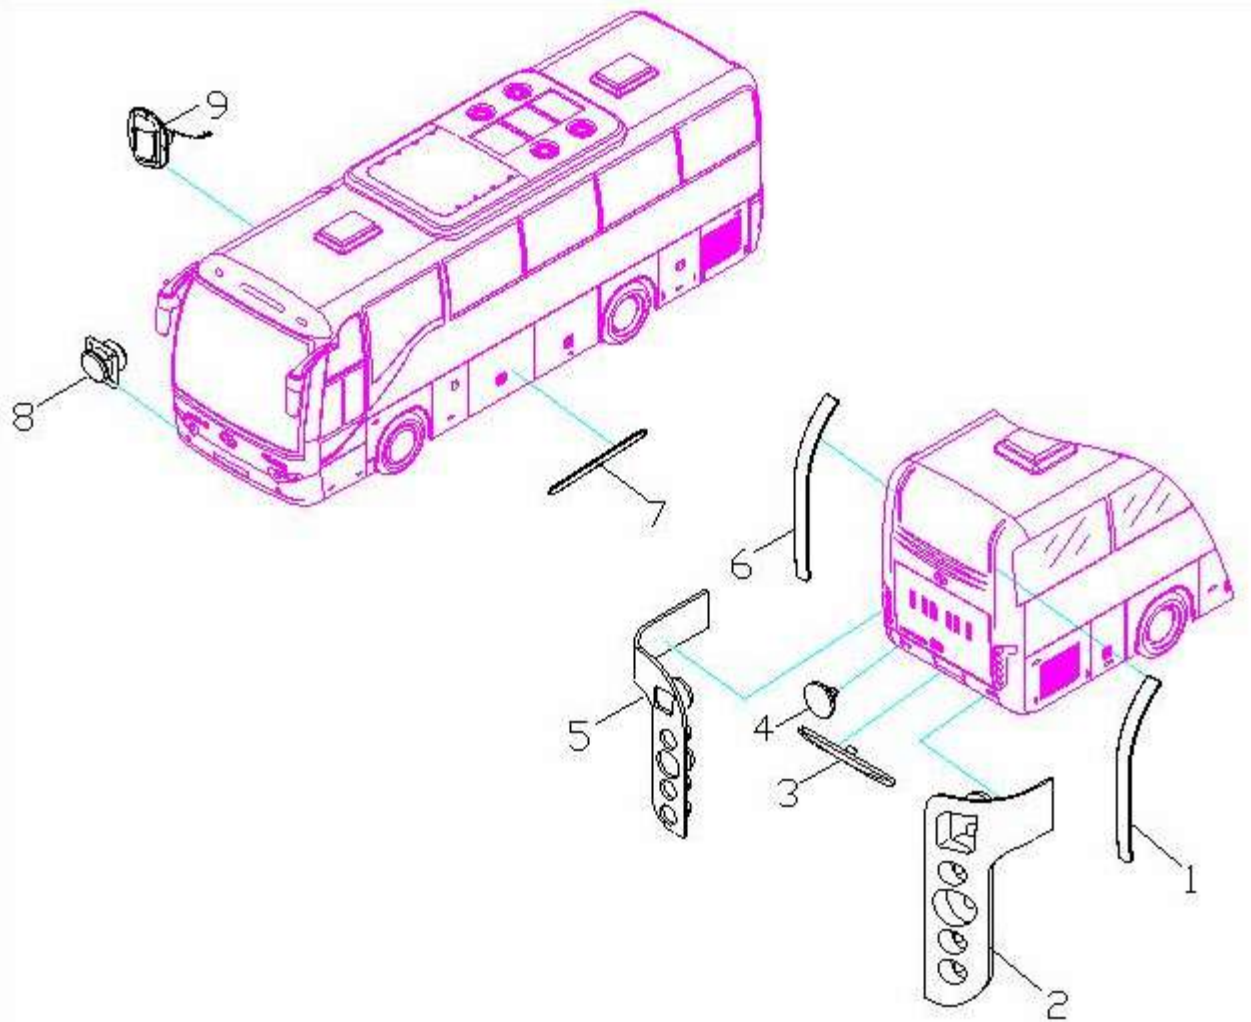

EXTERIOR LAMPS