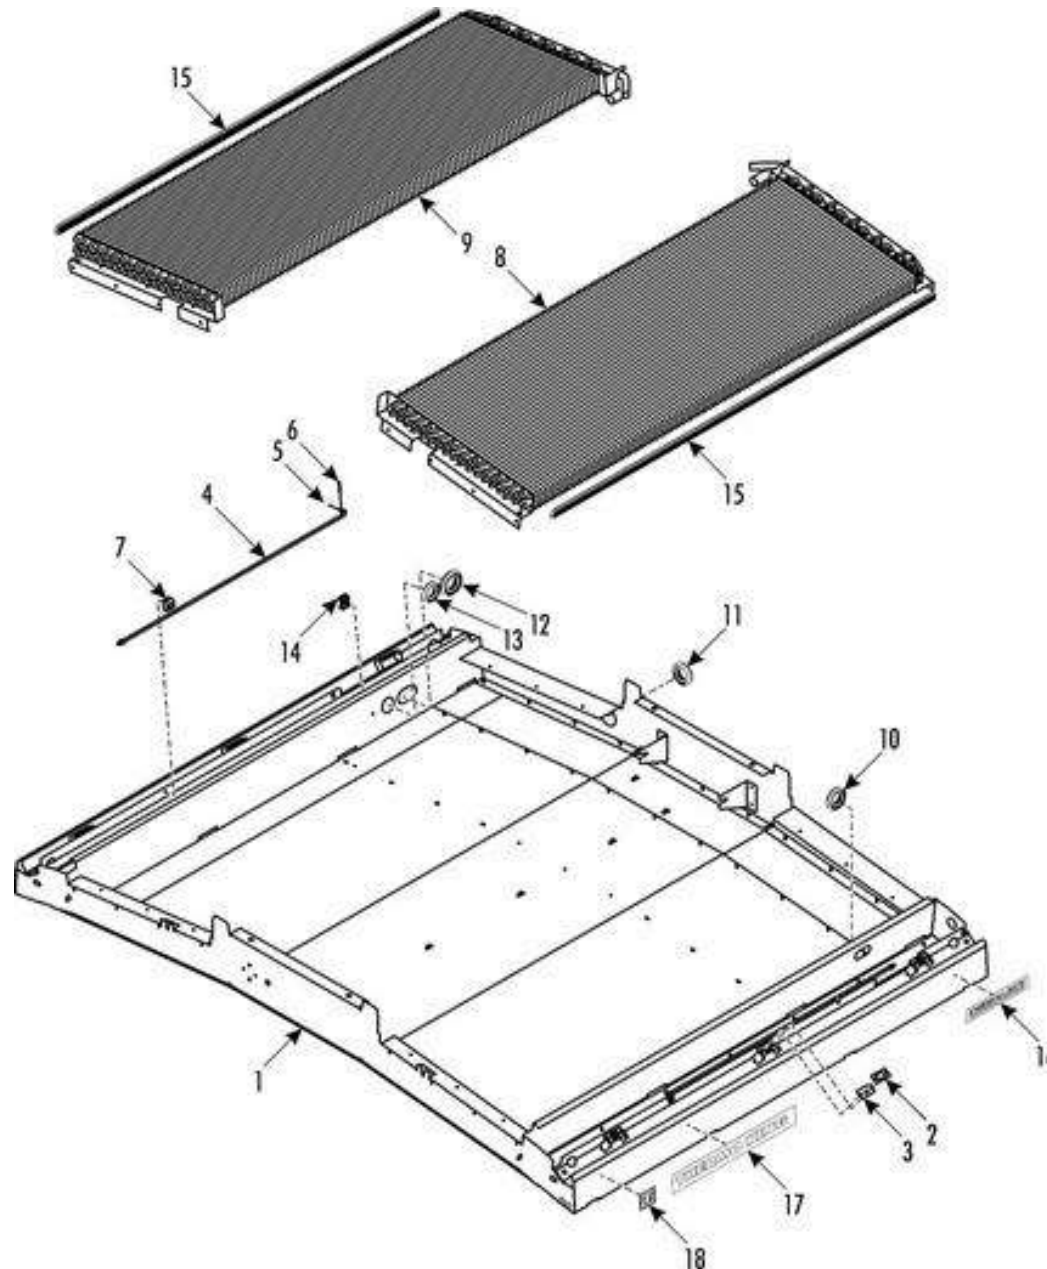

CONDENSER FRAME & COILS

CONDENSER FRAME & COILS

No.	Part Number	Description	Quantity	Remarks
	81SF1-05520-MRT-T	condenser	1	
1	81SF1-05533	condenser seat	1	
2	81VSY-11538	lock block	6	
3	81RB8-11546	lock nut	6	
4	81VSZ-05592	rod	2	
5	81VSZ-05593	grommet	2	
6	81SF1-05534	pin	2	
7	81VSZ-05591	tube clip	2	
8	81SF1-05535	condenser core	1	
9	81SF1-05536	condenser core	1	
10	81SF1-05537	grommet	1	
11	81VSY-11518	grommet	1	
12	81SF1-05538	grommet	1	
13	81VSZ-05690	grommet	1	
14	81SF1-05539	base	1	
15	81SF1-05541	belt	1	
16	81SF1-05542	nameplate	2	
17	81SF1-05543	nameplate	2	
18	81SF1-05544	nameplate	2