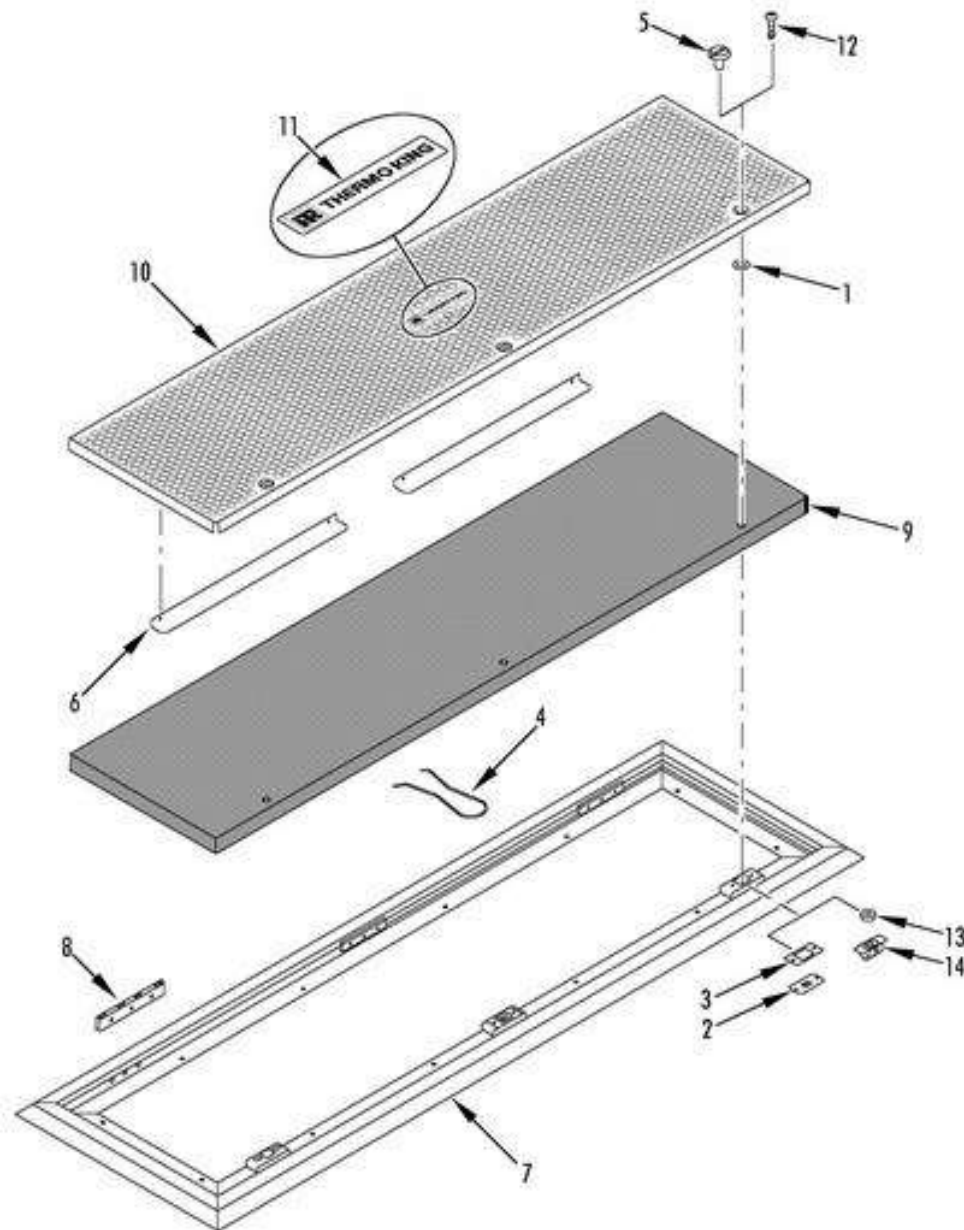

AC RETURN GRILLE & AIR FILTER

AC RETURN GRILLE & AIR FILTER

No.	Part Number	Description	Quantity	Remarks
	81SF1-05630-MRT-T	A/C griller	1	
1	81VSY-11544	gasket	3	
2	81RB8-11546	lock nut	3	
3	81VSY-11538	lock block	3	
4	81RB8-11549	clip	1	
5	81VSY-11543	bolt	3	
6	81SF1-05628	angle steel	2	
7	81SF1-05629	frame	1	
8	81RB8-11548	gemel	3	
9	81SF1-05631	filter	1	
10	81SF1-05632	baffle	1	
11	81RB8-11554	nameplate	1	
12	81RB8-11550	screw	3	
13	81RB8-11541	grommet	3	
14	81SF1-05633	lock seat	3