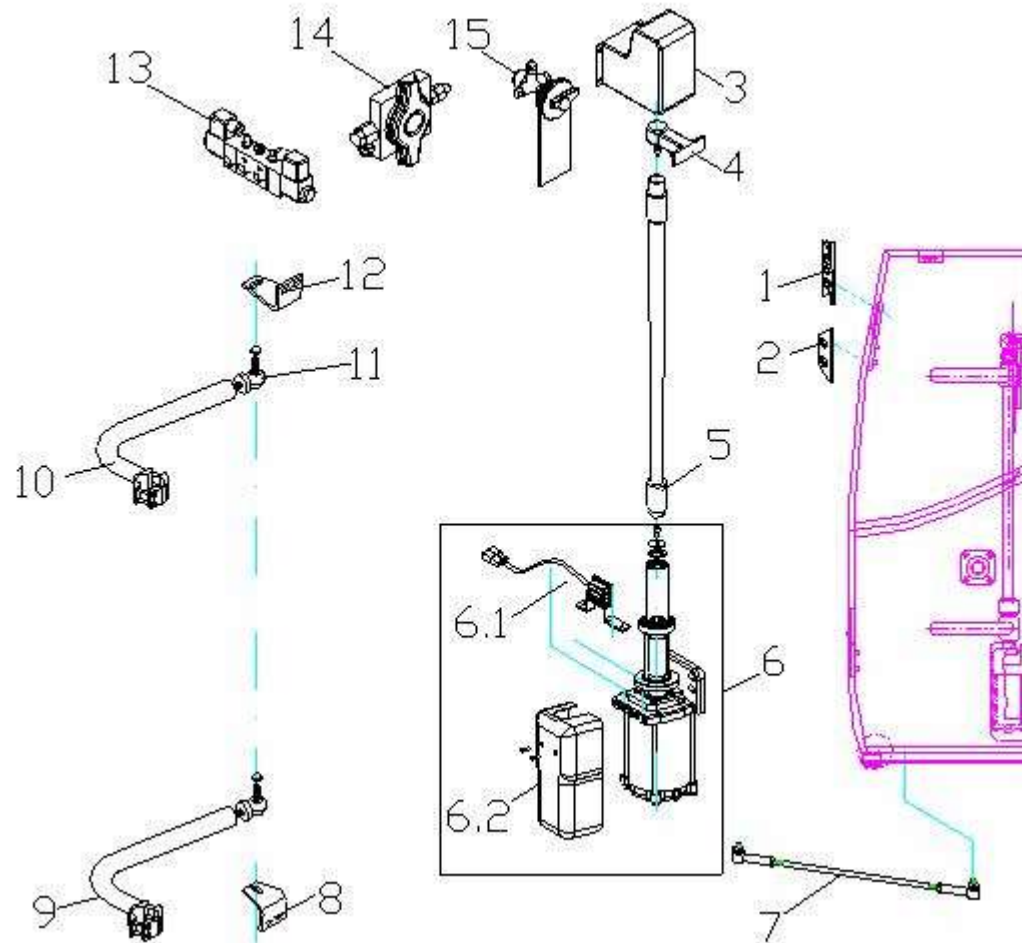

ENTRY DOOR

ENTRY DOOR

No.	Part Number	Description	Quantity	Remarks
	61U49-00020-A2	Moving Mechanism and Door Motor Assy.	1	
1	61QA1-08503TD	Lock Block Door Panel	4	
2	61QA1-08502TD	Lock Block Door Frame	4	
3	61V01-00014	Turn Axle Pivot Cover	1	
4	61U49-00507-A1	Turn Axle Pivot Bracket	1	
5	61U49-00504-A1	Turn Axle	1	
6	61U49-00020-A2	Motor Assy.	1	
6.1	62NA3-08502TD	Anti Clamp Switch	1	
6.2	61V5S-00523	Door Motor Cover.	1	
7	61U49-00501-A1	Stabilizer Bar	1	
8	61U49-00503-A1	Lower Pivot Arm Bracket	1	
9	61U49-00502-A1	Lower Pivot Arm	1	
10	61U49-00505-A1	Upper Pivot Arm	1	
11	61QA1-08505TD	Pivot Arm Ball End	2	
12	61U49-00506-A1	Upper Pivot Arm Bracket	1	
13	62V01-00513	Door Control Valve Assy.	1	
14	61YF2-12200	Emergency Dump Valve Inner	1	
15	61VN2-12100	Emergency Dump Valve Exterior	1