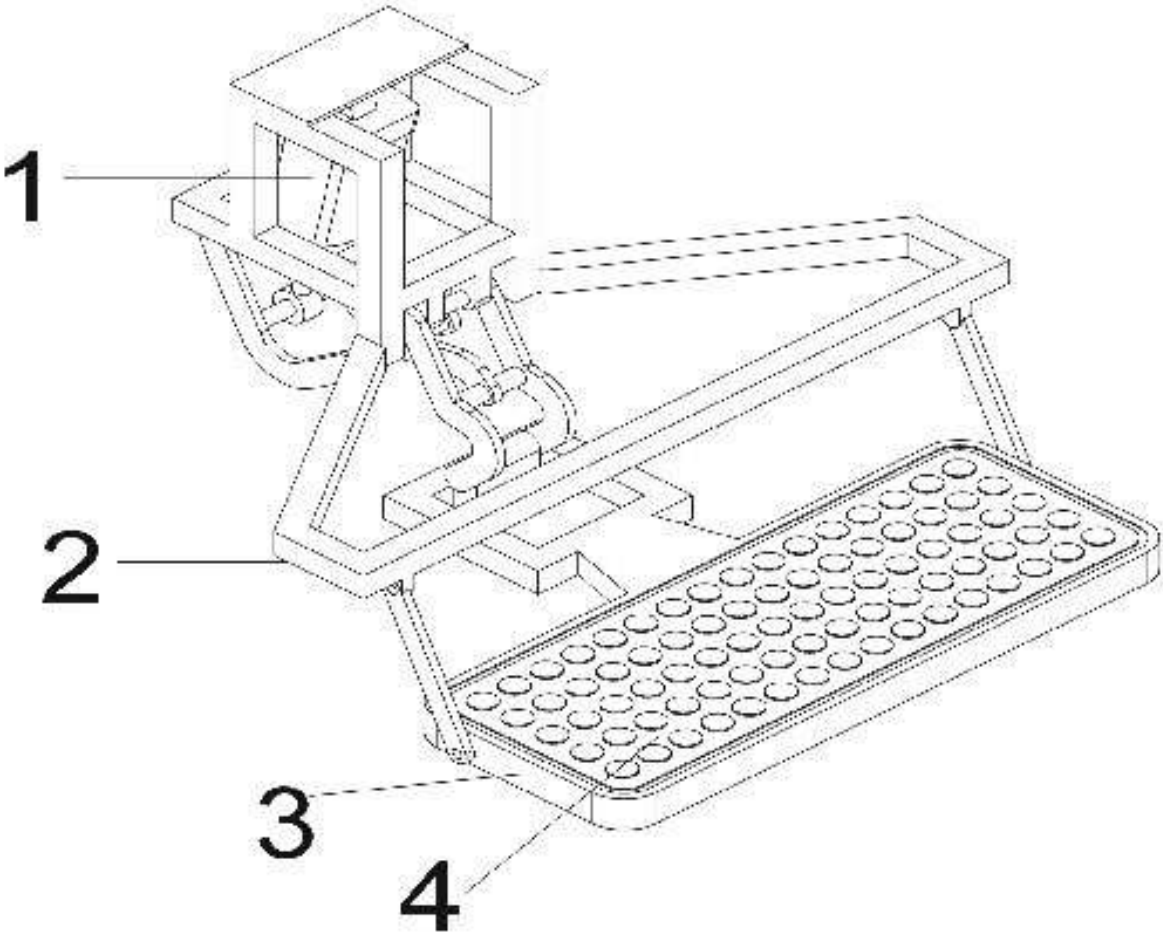

ENTRY DOOR

No.	Part Number	Description	Quantity	Remarks
	61U49-00020-A2	Moving Mechanism and Door Motor Assy.	1	
1	61QA1-08503TD	Lock Block Door Panel	4	
2	61QA1-08502TD	Lock Block Door Frame	4	
3	61V01-00014	Turn Axle Pivot Cover	1	
4	61U49-00507-A1	Turn Axle Pivot Bracket	1	
5	61U49-00504-A1	Turn Axle	1	
6	61U49-00020-A2	Motor Assy.	1	
6.1	62NA3-08502TD	Anti Clamp Switch	1	
6.2	61V5S-00523	Door Motor Cover.	1	
7	61U49-00501-A1	Stabilizer Bar	1	
8	61U49-00503-A1	Lower Pivot Arm Bracket	1	
9	61U49-00502-A1	Lower Pivot Arm	1	
10	61U49-00505-A1	Upper Pivot Arm	1	
11	61QA1-08505TD	Pivot Arm Ball End	2	
12	61U49-00506-A1	Upper Pivot Arm Bracket	1	
13	62V01-00513	Door Control Valve Assy.	1	
14	61YF2-12200	Emergency Dump Valve Inner	1	
15	61VN2-12100	Emergency Dump Valve Exterior	1	

RETRACTABLE PNEUMATIC STEP