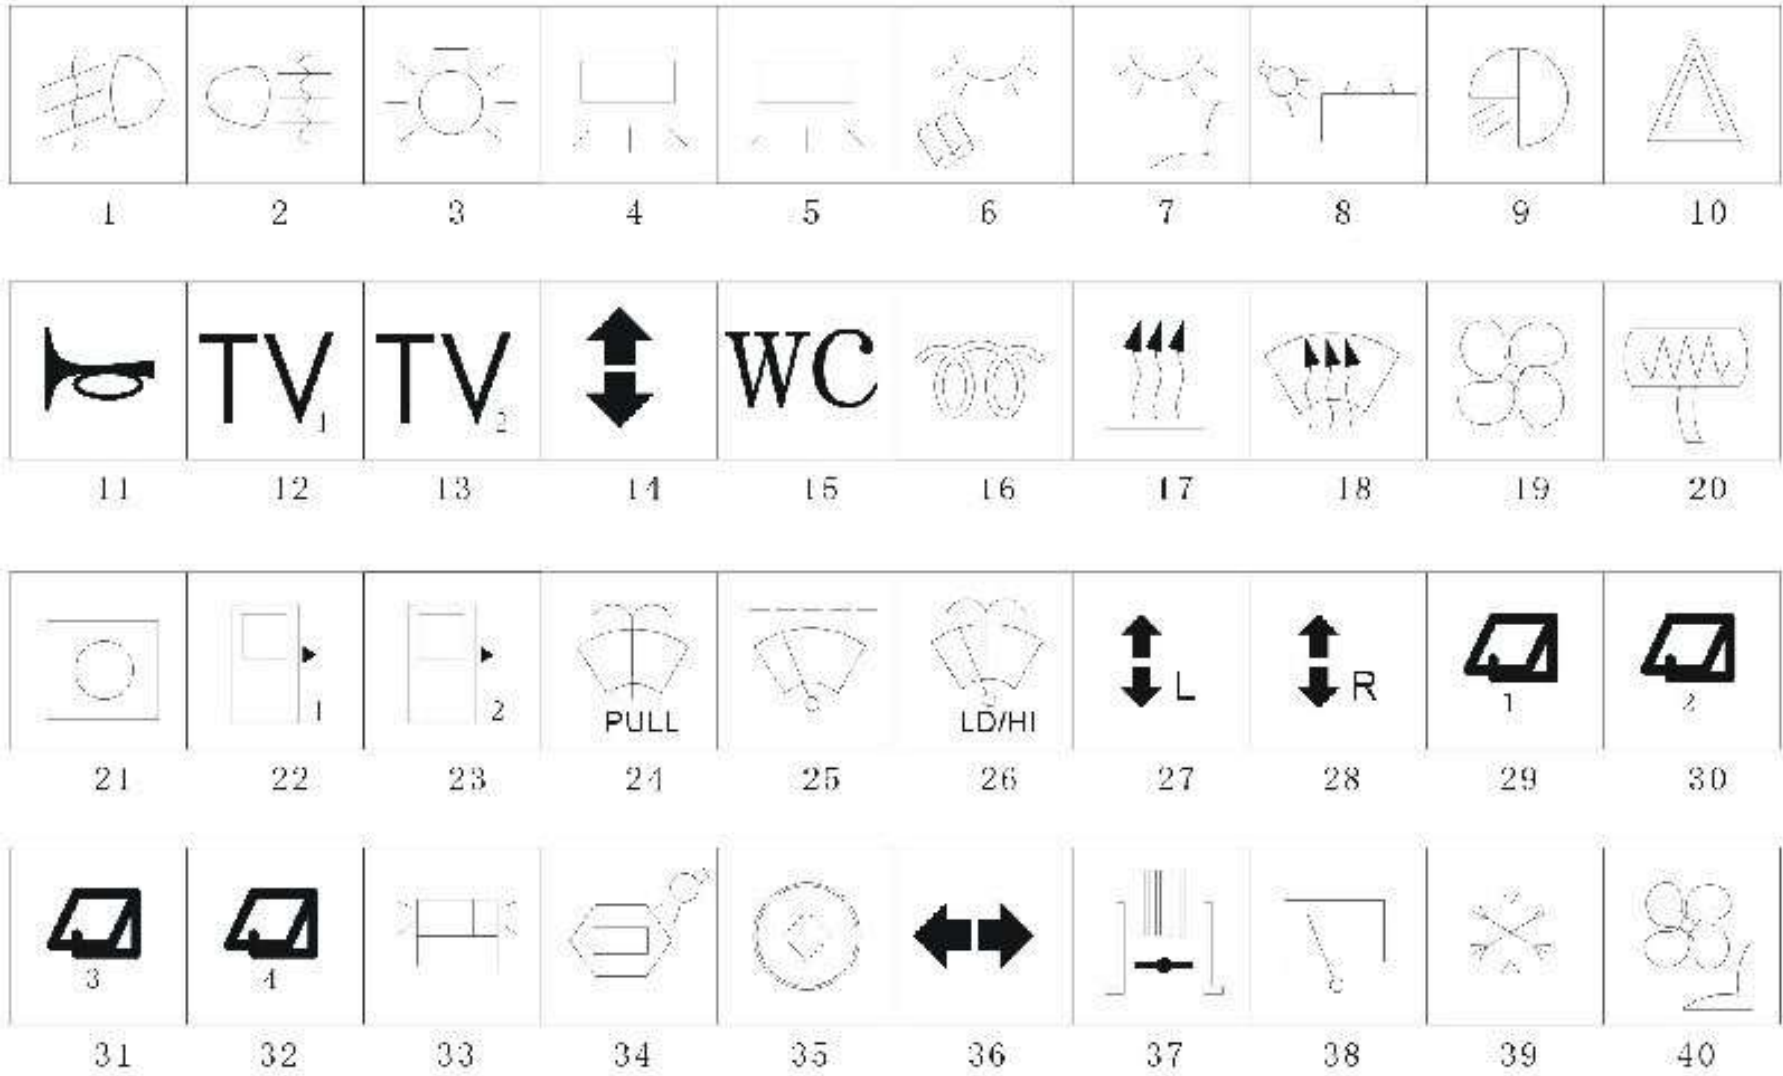

SWITCHES

SWITCHES

No.	Part Number	Description	Quantity	Remarks
1	37E01-27101	switch, fog lamp	1	
2	37E01-27102	switch, fog lamp	1	
3	37E01-27120	master switch, light	1	
4	37E01-27103B	switch, ceiling lamp	1	
5	37M60-27008	switch, light	1	
6	37E01-27104	switch, reading light	1	
7	37V11-27313	light switch, driver's area	1	
8	37E01-27121	switch, luggage compartment light	1	
9	37V55-27202	switch, aisle light	1	
10	37E01-27105	switch, emergency signal	1	
11	37E01-27117	switch, horn shift	1	
12	37L18-27024	switch, display	1	
13	37L18-27025	switch, middle display	1	
14	37E01-27127	switch, monitor rotation	1	
15	37E01-27126	toilet switch	1	
16	37E01-27106	preheating switch	1	
17	37E01-27125	switch, radiator	1	
18	37E01-27124	switch, defroster	1	
19	37L18-27026	electric ventilator mark	1	
20	37E01-27110	mark, defrost switch	1	
21	37SE4-27105	emergency switch	1