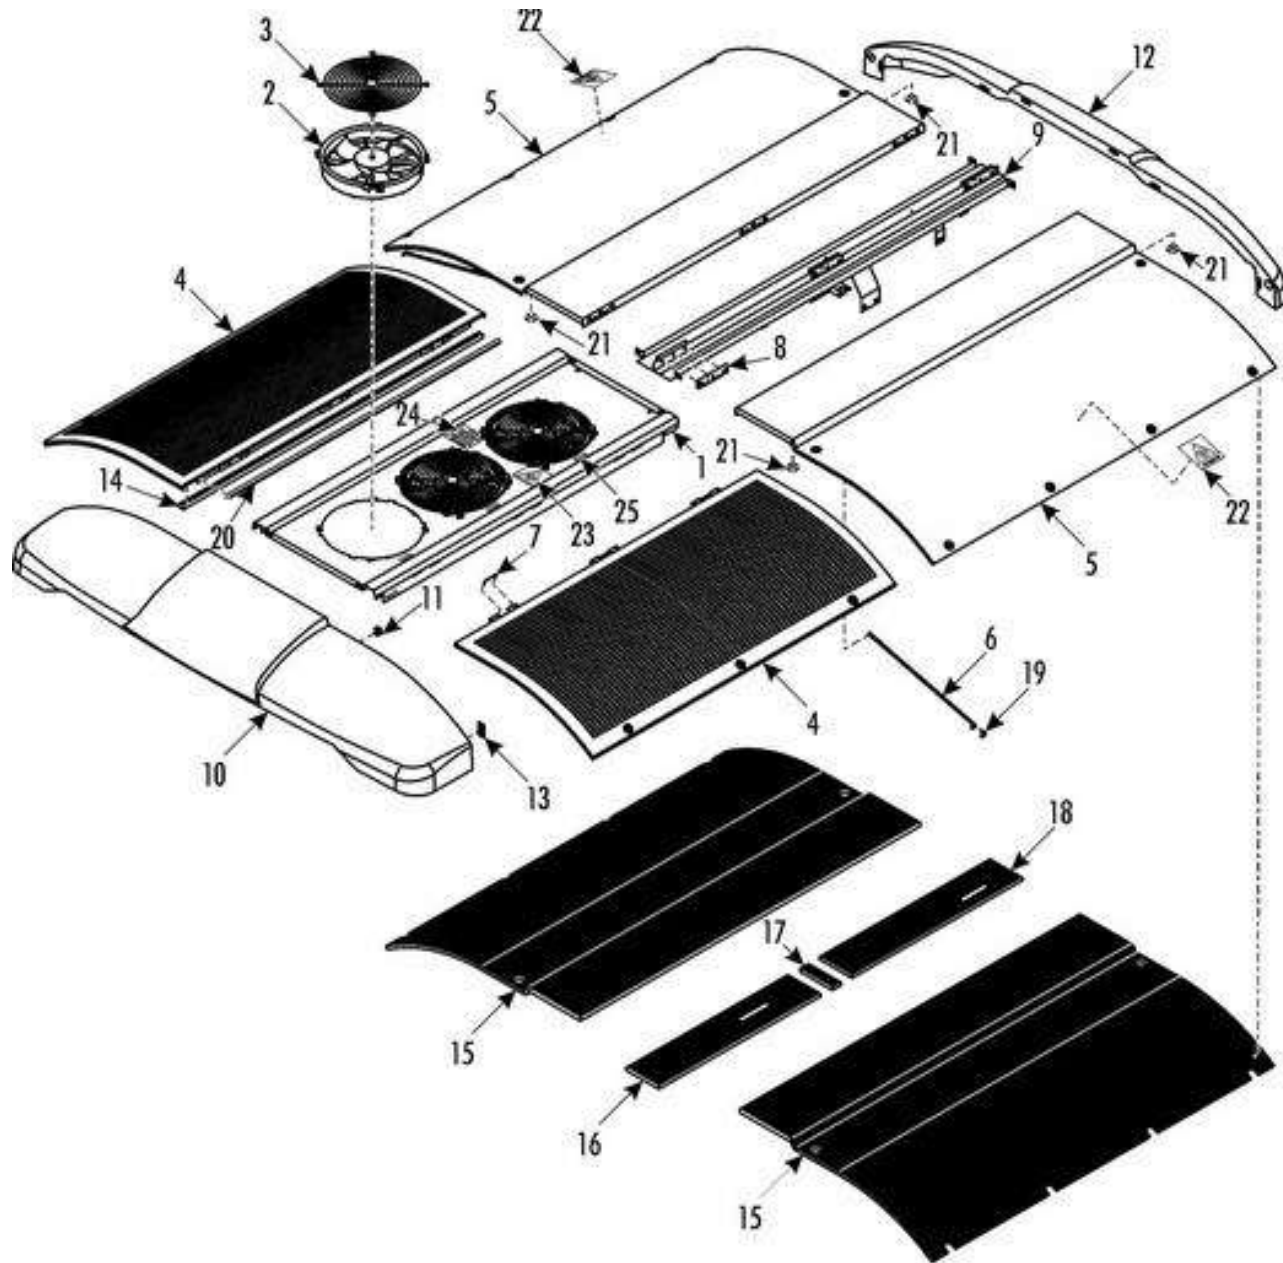

CONDENSER & EVAPORATOR COVER

CONDENSER & EVAPORATOR COVER

No.	Part Number	Description	Quantity	Remarks
	81SF1-05510-MRT-T	condenser cover	1	
1	81SF1-05511	mounting plate	1	
2	81RB1-05521	fan	3	
3	81RB1-05515	fan cover	3	
4	81SF1-05512	condenser grill	2	
5	81SF1-05513	evaporator cover	2	
6	81SF1-05514	evaporator cover supporter	2	
7	81VSZ-05598	rod	6	
8	81VSZ-05611	gemel	6	
9	81SF1-05515	support	1	
10	81SF1-05516	spoiler	1	
11	81SF1-05517	nut	4	
12	81SF1-05518	spoiler	1	
13	81VSZ-05616	nut	10	
14	81SF1-05519	heat insulation gasket	2	
15	81SF1-05521	heat insulation gasket	2	
16	81SF1-05522	heat insulation gasket	1	
17	81SF1-05523	heat insulation gasket	1