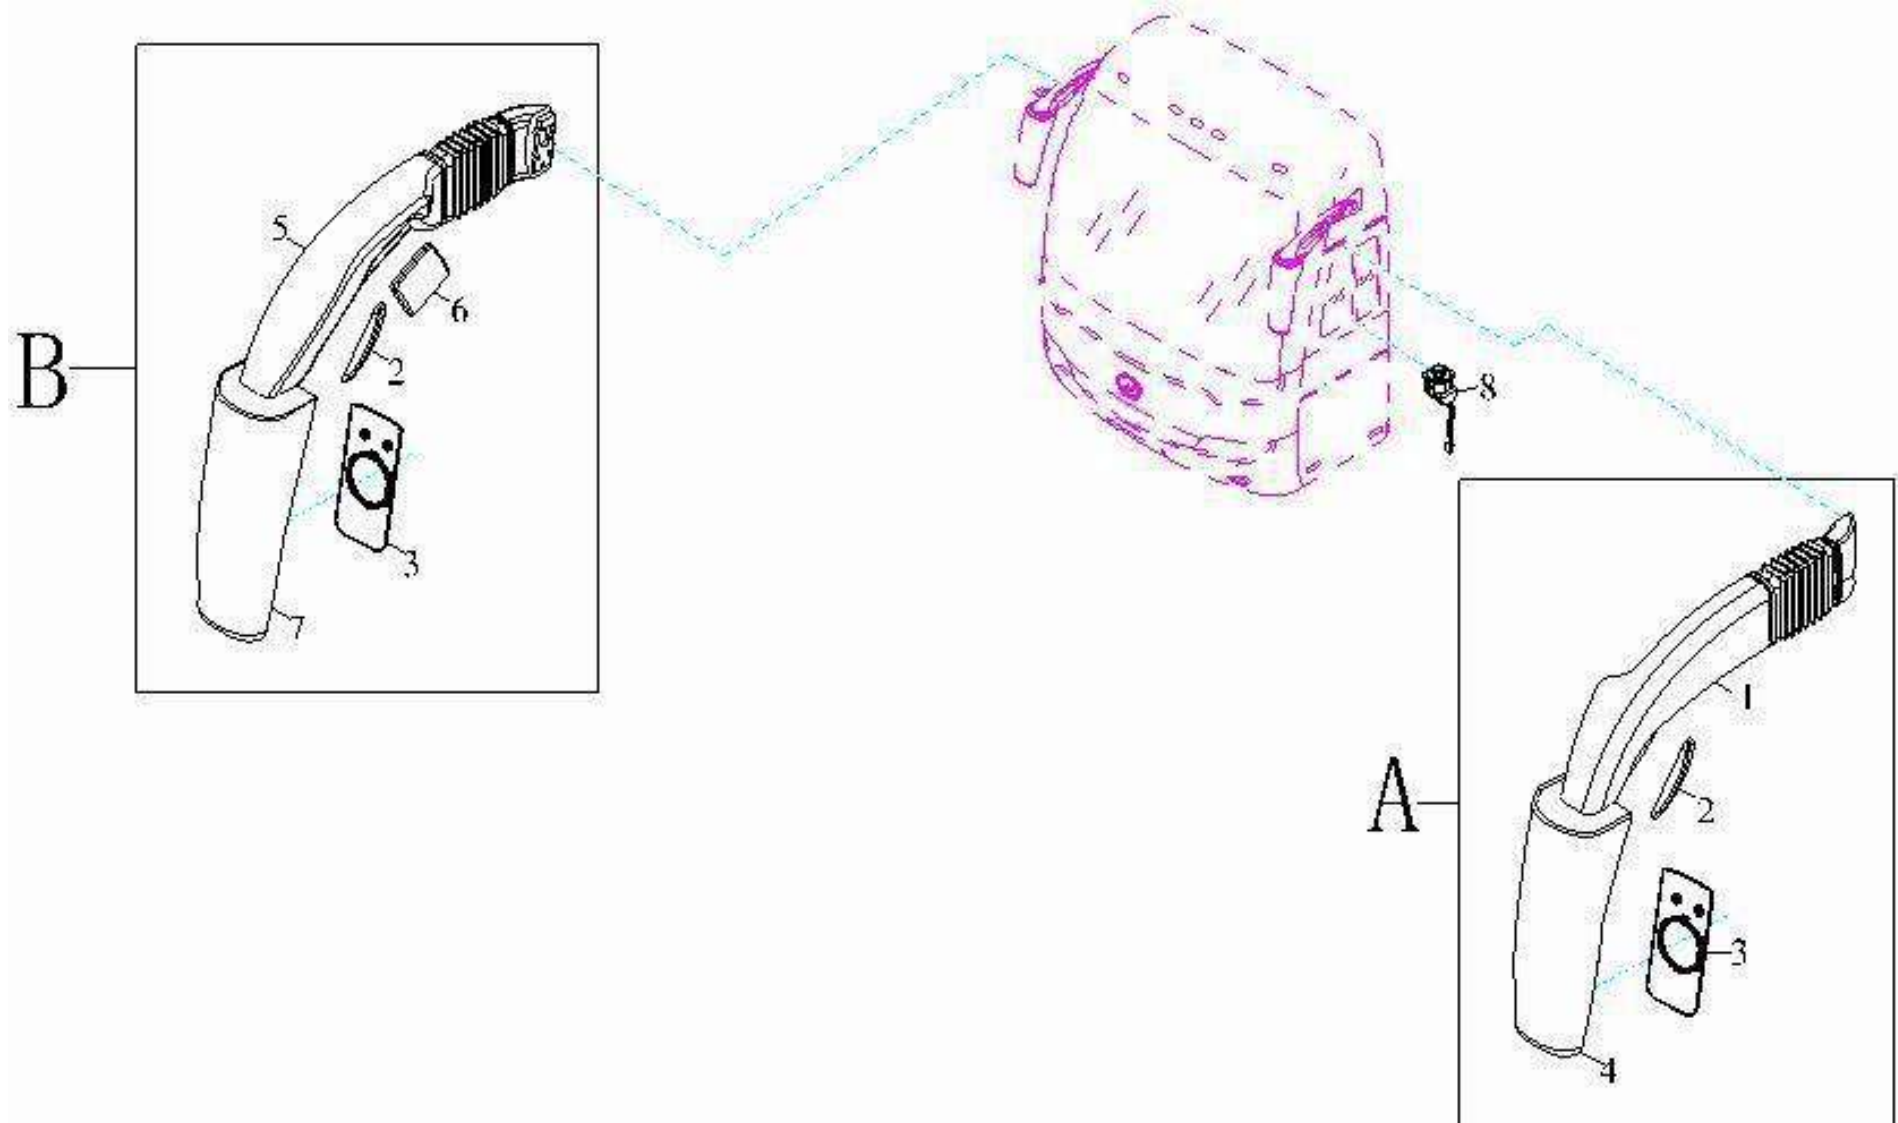

REAR CAP

No.	Part Number	Description	Quantity	Remarks
1	56SA1-07000F	Rear Bumper	1	
2	56V01-04310	Engine Door Lower Handle	1	
3	39E01-21052B	"Stallion" Lettering	1	
4	39E01-21057	"Bus" Lettering	1	
5	56SF1-04100-D1	Engine Door	1	
6	82SF1-32010-A1	Engine Door Gas Springs	2	
7	56SF1-04200	Engine Door Hinge Assy.	1	
8	56SF1-00100-F01	Rear Cap Assy	1	
9	39V01-21012D	Rear Logo	1	
10	56SA1-03001-H3	Rear Window	1	
	51V55-01709	Engine Door Upper Handle	1	

REAR VIEW MIRRORS