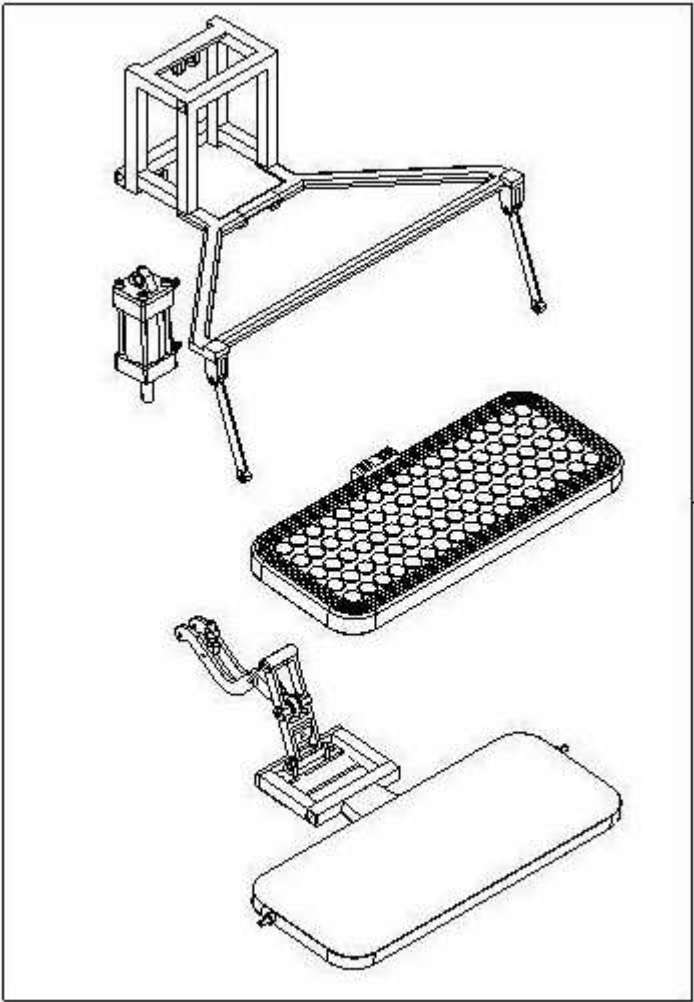

ENTRY DOOR

No.	Part Number	Description	Quantity	Remarks
	61U49-00020-A2	Moving Mechanism and Door Motor Assy.	1	
1	61QA1-08503TD	Lock Block Door Panel	4	
2	61QA1-08502TD	Lock Block Door Frame	4	
3	61V01-00014	Turn Axle Pivot Cover	1	
4	61U49-00507-A1	Turn Axle Pivot Bracket	1	
5	61U49-00504-A1	Turn Axle	1	
6	61U49-00020-A2	Motor Assy.	1	
6.1	62NA3-08502TD	Anti Clamp Switch	1	
6.2	61V5S-00523	Door Motor Cover.	1	
7	61U49-00501-A1	Stabilizer Bar	1	
8	61U49-00503-A1	Lower Pivot Arm Bracket	1	
9	61U49-00502-A1	Lower Pivot Arm	1	
10	61U49-00505-A1	Upper Pivot Arm	1	
11	61QA1-08505TD	Pivot Arm Ball End	2	
12	61U49-00506-A1	Upper Pivot Arm Bracket	1	
13	62V01-00513	Door Control Valve Assy.	1	
14	61YF2-12200	Emergency Dump Valve Inner	1	
15	61VN2-12100	Emergency Dump Valve Exterior	1	

RETRACTABLE PNEUMATIC STEP