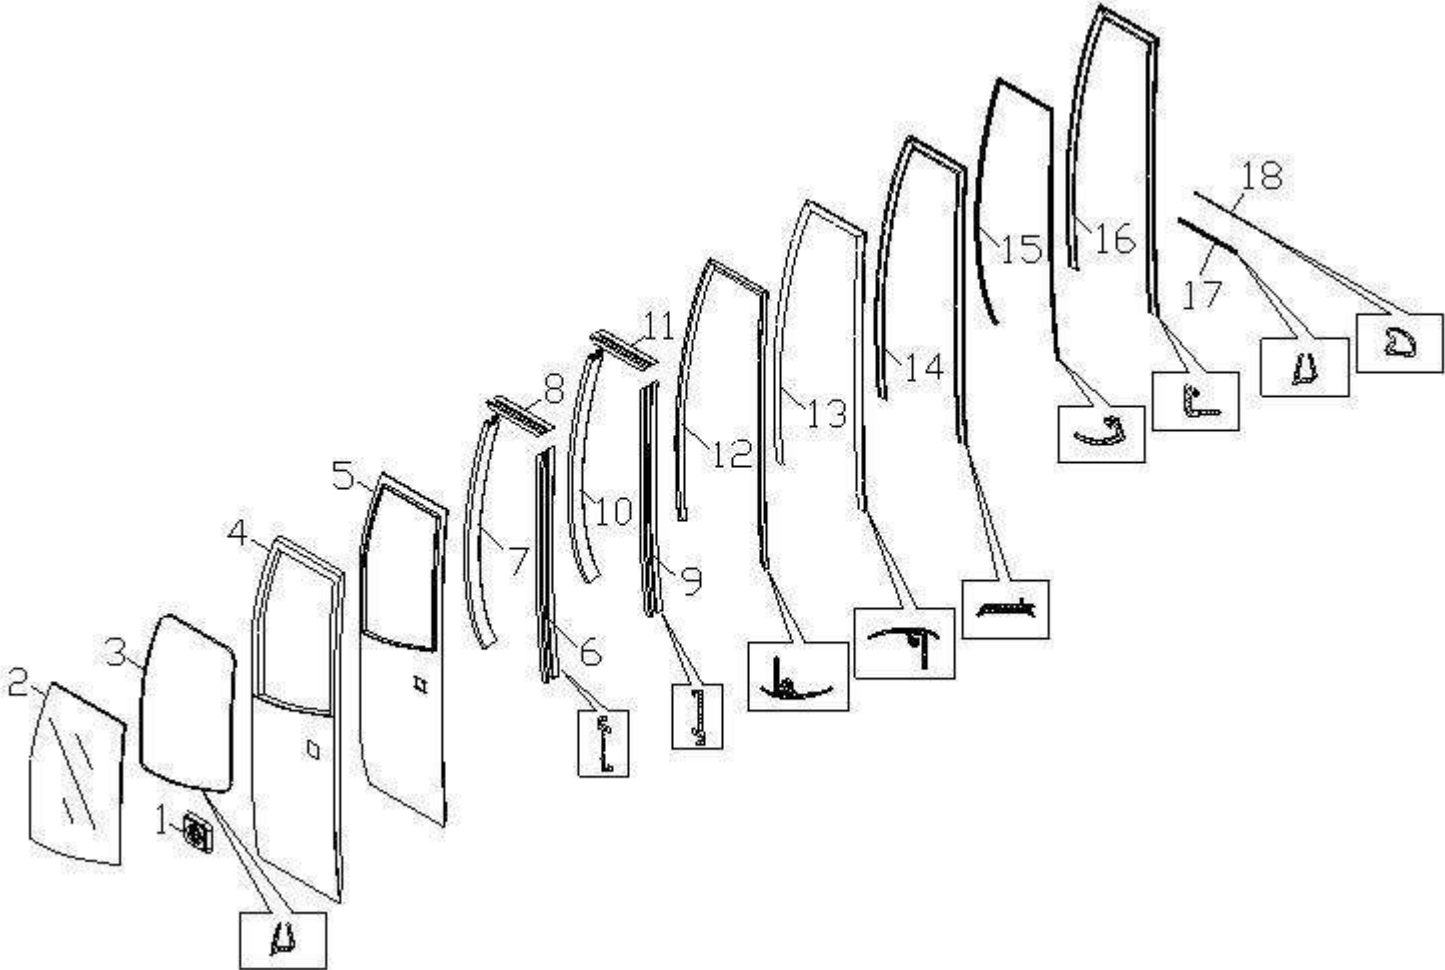

ENTRY DOOR

ENTRY DOOR

No.	Part Number	Description	Quantity	Remarks
1	61E01-05320	lock	1	
2	61SF1-00001Y-B2	glass	1	
3	57V11-04013	interior rubber strip	4	
4	61A07-05110	handrail	2	
5	61SA4-01000	panel, passenger door	1	
6	61SA1-00015Y-B1	decoration, door panel	1	
7	61SA1-00033	aluminum, door panel	1	
8	61SA1-00034	aluminum; door panel	1	
9	61SA1-00035	aluminum; door panel	1	
10	61SA1-00037	aluminum; door frame	1	
11	61SA1-00038	aluminum; door frame	1	
12	61SA1-00036	aluminum; door frame	1	
13	61SA1-00031	seal rubber strip; door panel	1	
14	61SA1-00032	seal rubber strip; door frame	1	
15	TS2H-S146	Door Edging	2	
16	TS2H-S145	rubber strip pressing plate	2	
17	61V02-00046	rubber strip, door frame	1	
18	61T71-00044	seal strip, lower door	1	
19	61E01-07050	passenger door seal strip	1