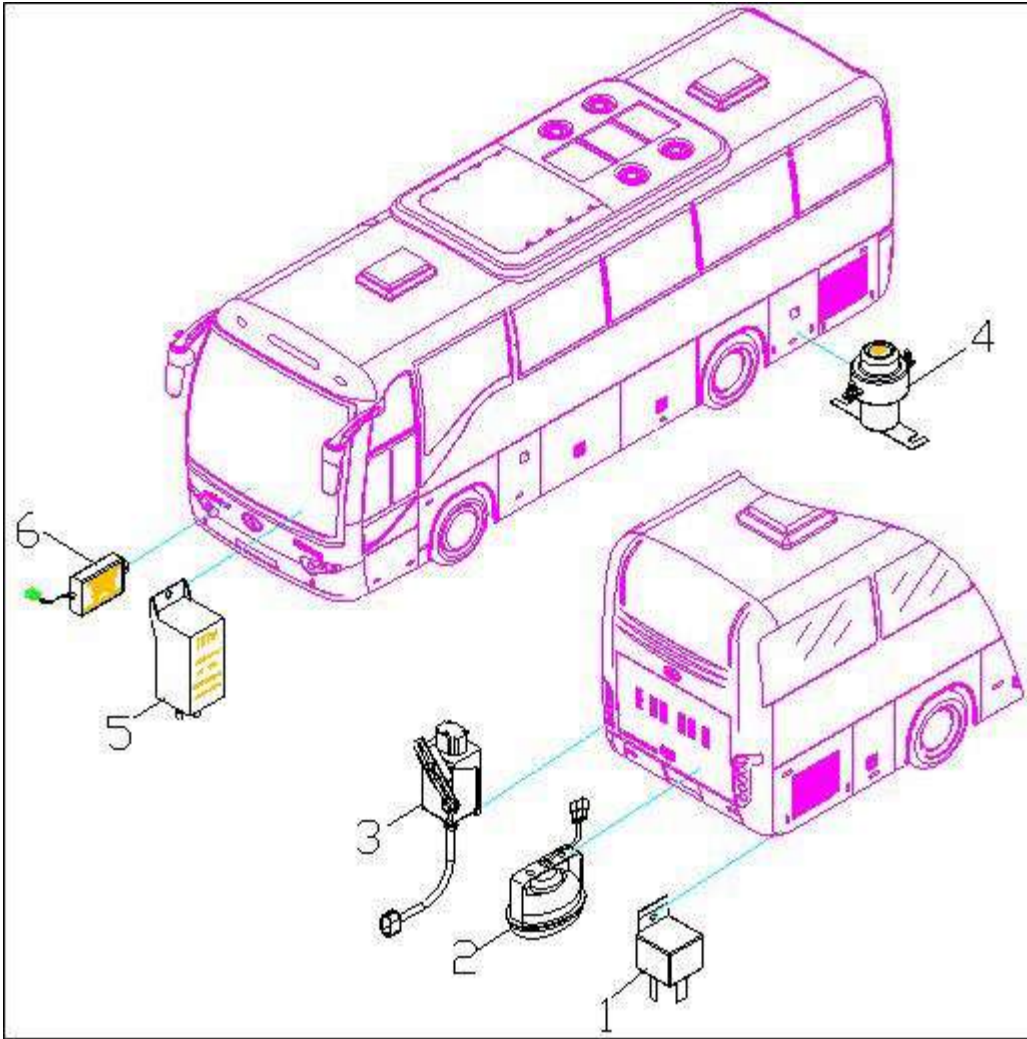

ELECTRICAL