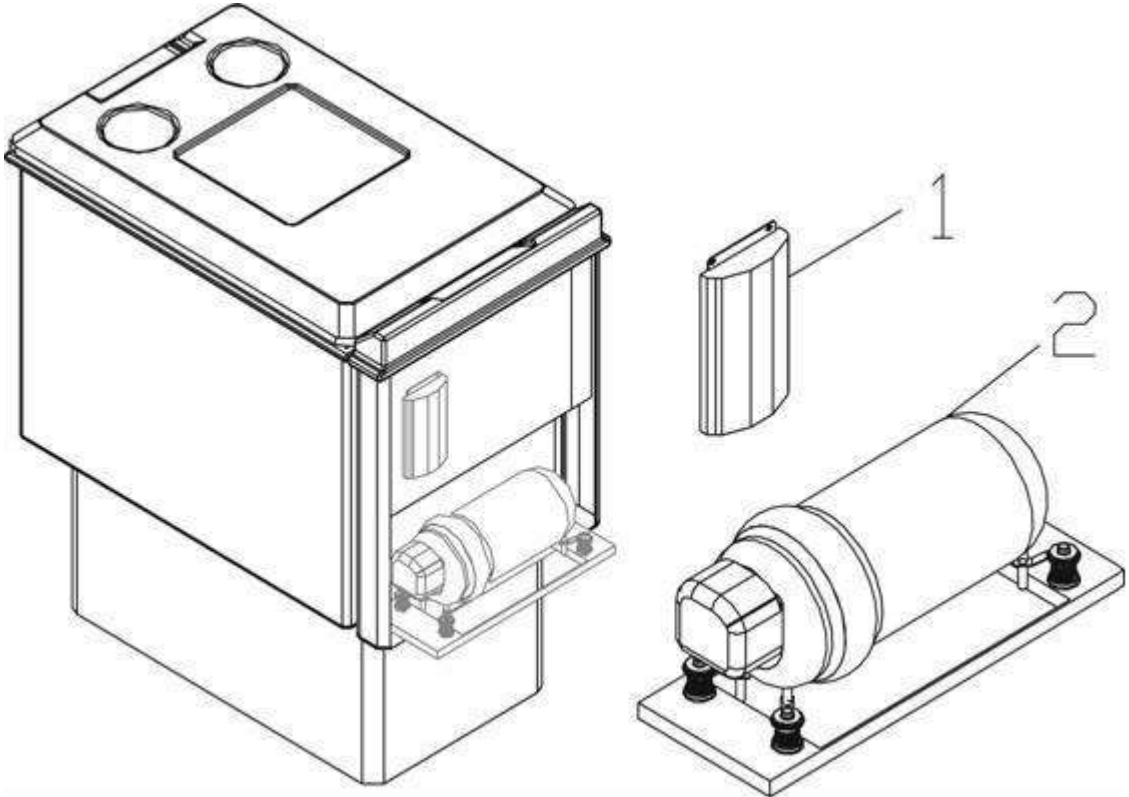

REFRIGERATED COOLER