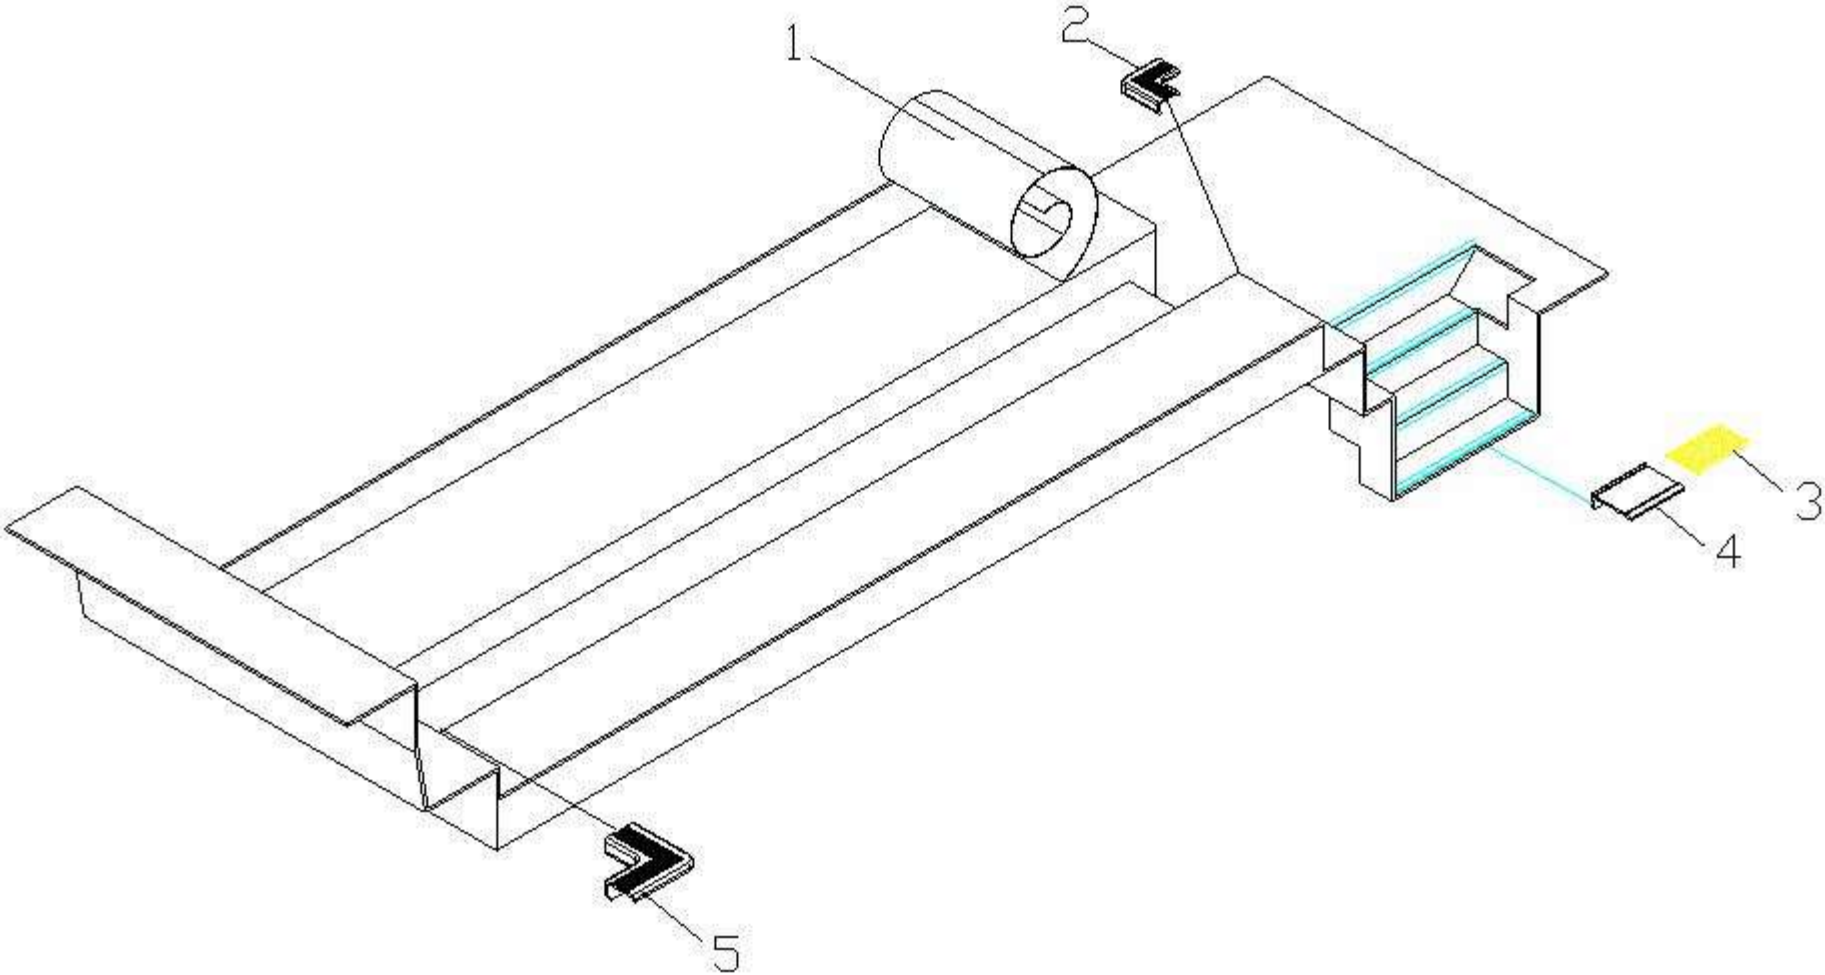

PASSENGER COMPARTMENT ACCESSORIES

No.	Part Number	Description	Quantity	Remarks
1	82SF1-04010B1	Driver Side Sun Visor	1	
2	82SF1-04020B1	Passenger Side Sun Visor	1	
3	37A07-49001	Accessory Power Port	1	
4	82VA1-01010	Interior Monitoring Mirror	1	
5	37SF1-36001	Time/Temperature/Humidity Display	1	
6	37A07-48001CK	Speaker	16	
7	82A01-23010	Glass Breakout Hammer	5	
8	82E01-00015	Rear Curtain Rail	1	
9	82T51-00014	Side Curtain Rail	1	
10	82E01-00021	End Curtain Hold (Single Loop)	2	
11	82E01-00019	Center Curtain Hold (Double Loop)	8	
12	82SF1-05000B2	Passenger Curtain	1	
13	82V11-05191	Driver Curtain Rail	1	

FLOORING AND TRIM