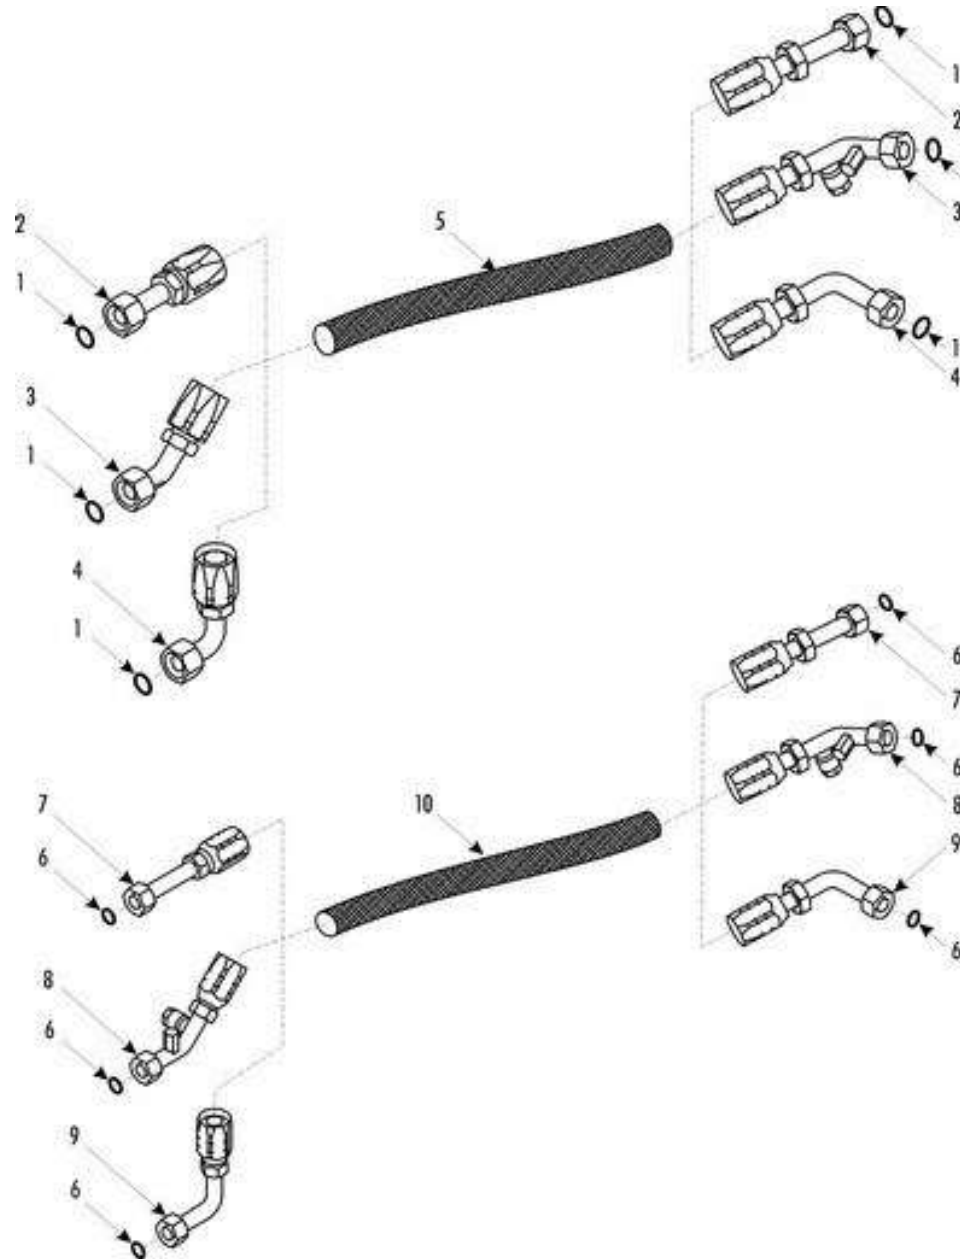

HOSE & FITTINGS

HOSE & FITTINGS

No.	Part Number	Description	Quantity	Remarks
	81SF1-05590-MRT-T	hose connector	1	
1	81SFC-11524	seal; O ring	2	
2	81RB1-05620	joint	1	
3	81RB1-05622	joint	1	
4	81RB1-05621	joint	1	
5	81RB1-05623	hose	1	
6	81SFC-11525	seal; O ring	2	
7	81RB1-05629	joint	1	
8	81RB8-11544	joint	1	
9	81RB1-05630	joint	1	
10	81RB8-11543	hose	1