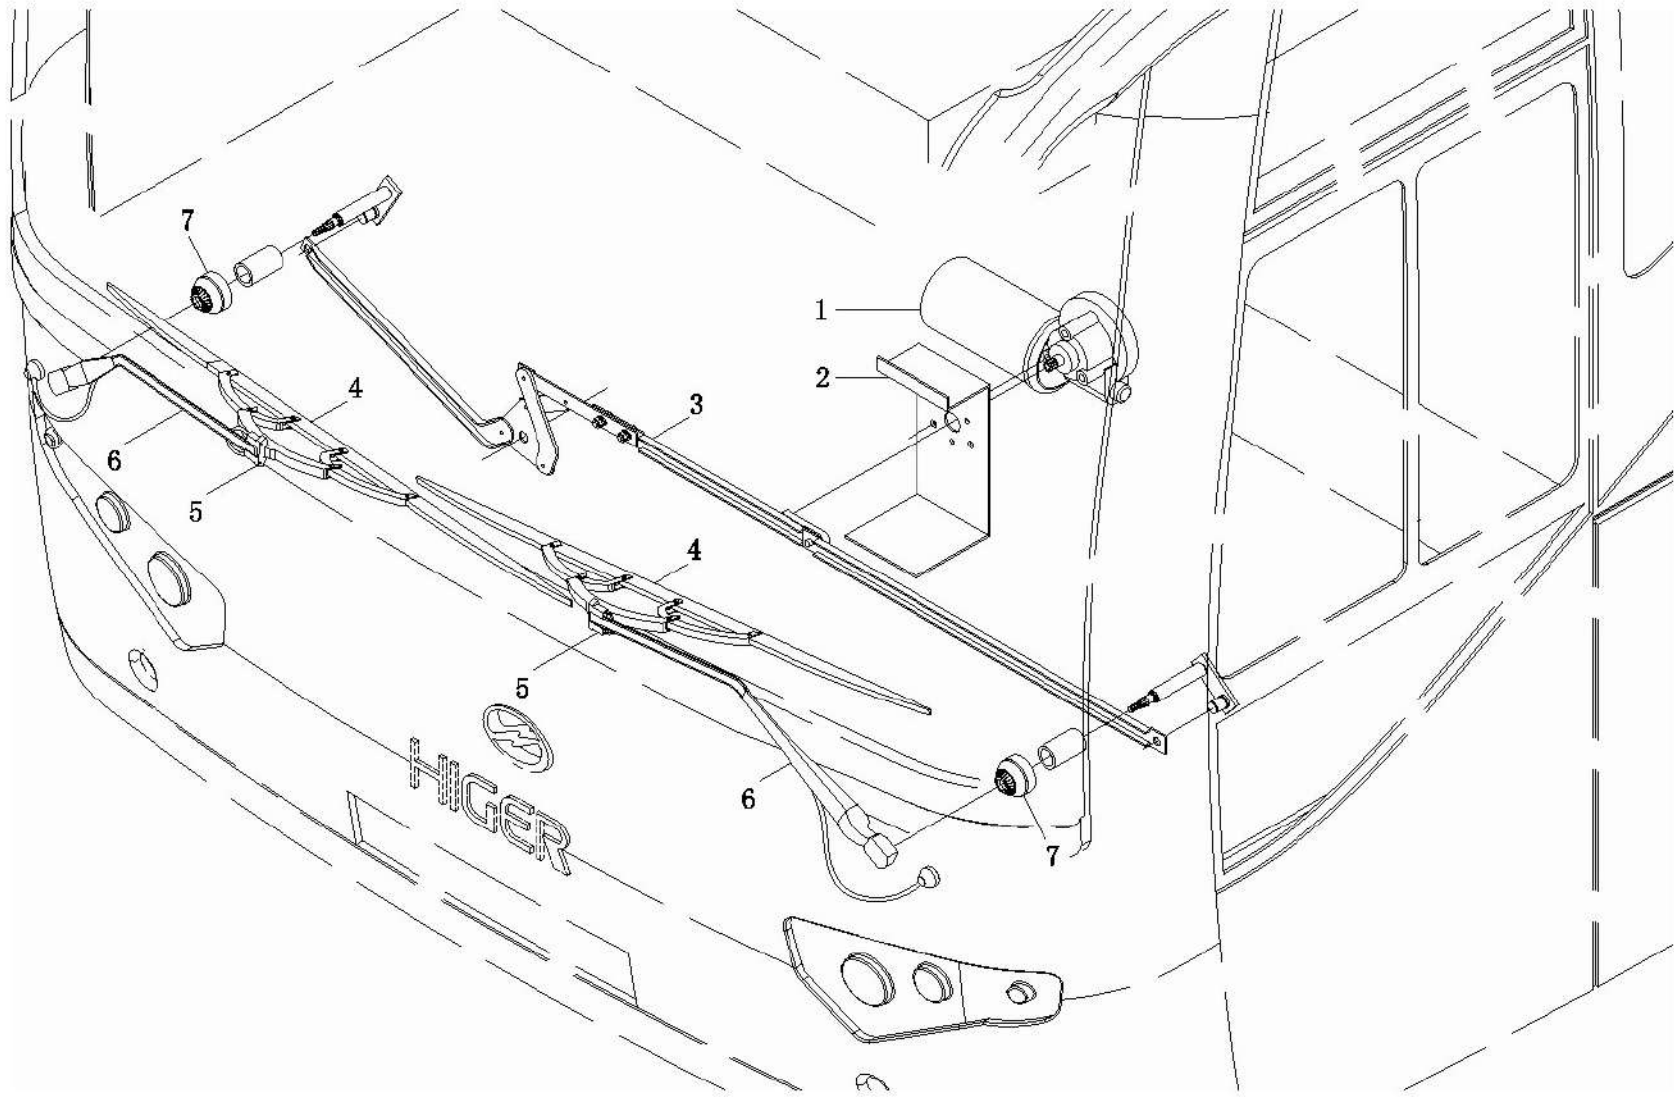

WINDSHIELD WIPERS AND WASHERS