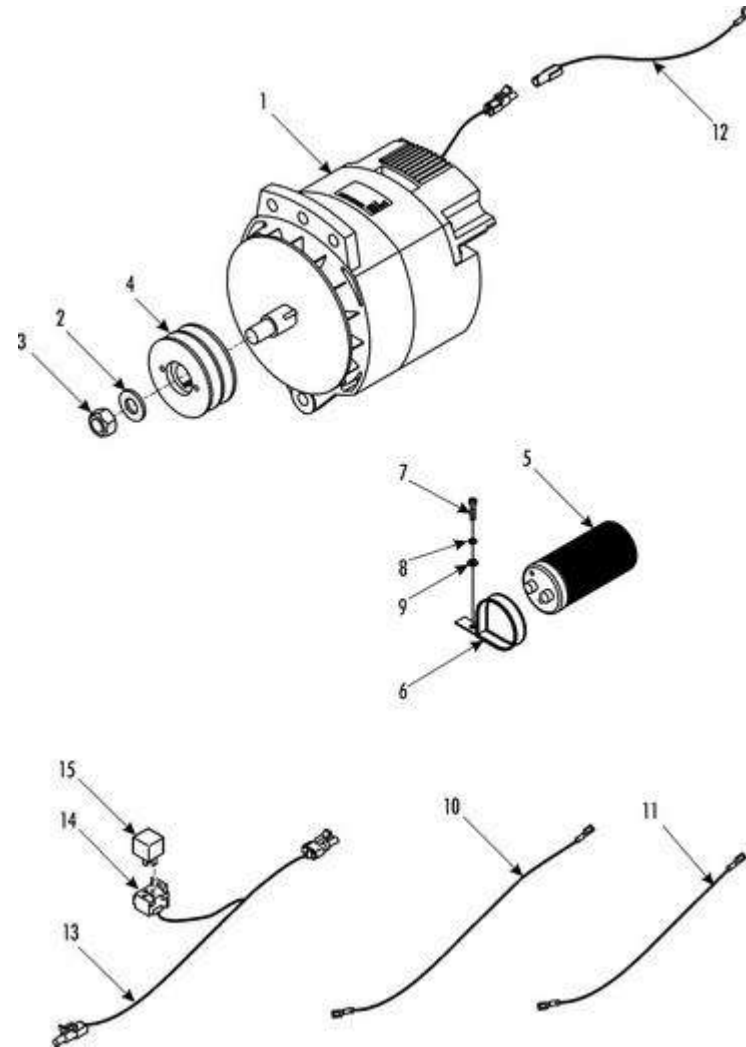

AC 24V ALTERNATOR ASSY.

AC 24V ALTERNATOR ASSY.

No.	Part Number	Description	Quantity	Remarks
	81SF1-04012	alternator	1	
1	81RB1-05604	alternator	1	
2	81RB1-05605	plain washer	1	
3	81RB1-05606	nut	1	
4	81RB1-05607	pulley	1	
5	81RB1-05608	capacitor	1	
6	81RB1-05609	clamp, retaining	2	
7	81RB1-05610	bolt	2	
8	81RB1-05611	lock washer	2	
9	81RB1-05612	plain washer	2	
10	81RB1-05613	wiring	1	
11	81RB1-05614	wiring	1	
12	81RB1-05615	wiring	1	
13	81RB1-05616	wiring	1	
14	81RB8-11562	socket	1	
15	81SF1-04512	relay	1