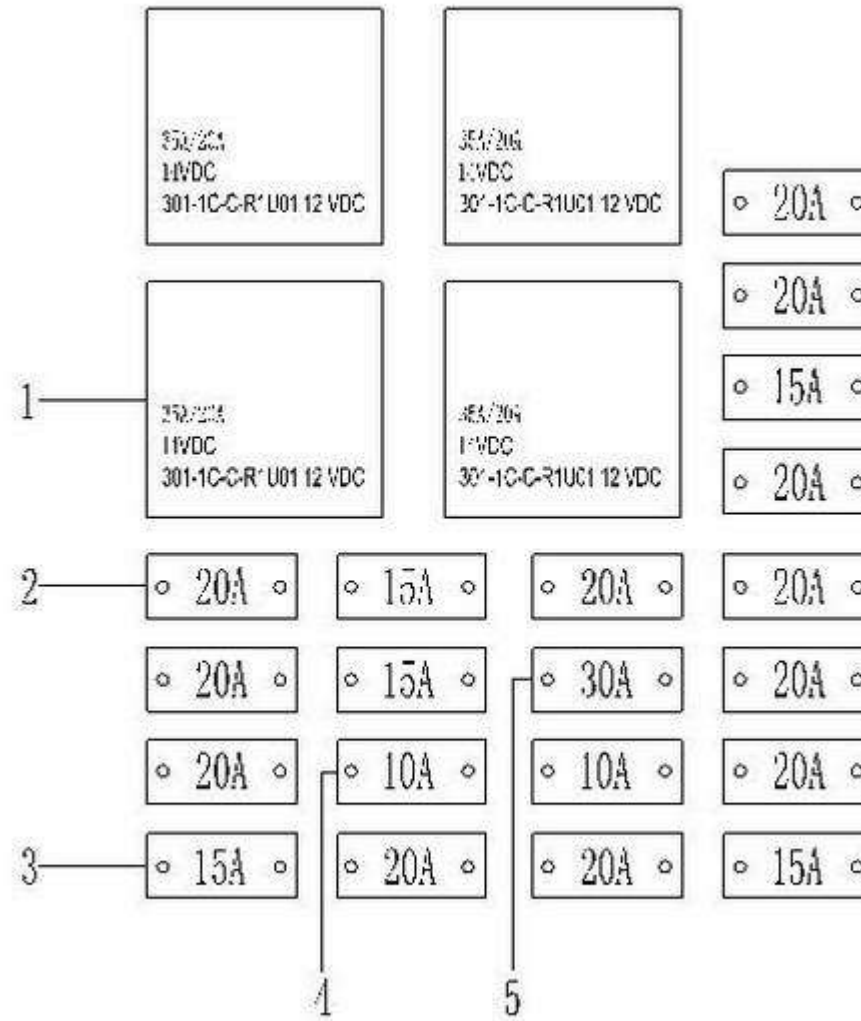

SWITCHES

No.	Part Number	Description	Quantity	Remarks
22	37E01-27109	switch, passenger door	1	
23	37E01-27109B	switch, middle door	1	
24	37SF1-27203	spray switch, wiper	1	
25	37SF1-27204	intermittent switch, wiper	1	
26	37SF1-27205	speed shifter, wiper	1	
27	37E01-27107	switch, sun visor	1	
28	37E01-27107B	switch, sun visor	1	
29	37V11-27327	switch-1, luggage compartment door	1	
30	37V11-27328	switch-2, luggage compartment door	1	
31	37V11-27329	switch-3, luggage compartment door	1	
32	37L2R-27327	switch-4, luggage compartment door	1	
33	37G13-27001	switch, destination display	1	
34	37M60-27023	light switch, fares box	1	
35	37M60-27024	panel switch, fares box	1	
36	37M60-27013	switch, auxiliary steering lamp	1	
37	37E01-27116	switch, exhaust brake	1	
38	37J20-27933	rear wiper switch	1	
39	37K55-27010	switch, refrigerator	1	
40	37L18-27028	fan switch, driver	1	

FUSE PANEL