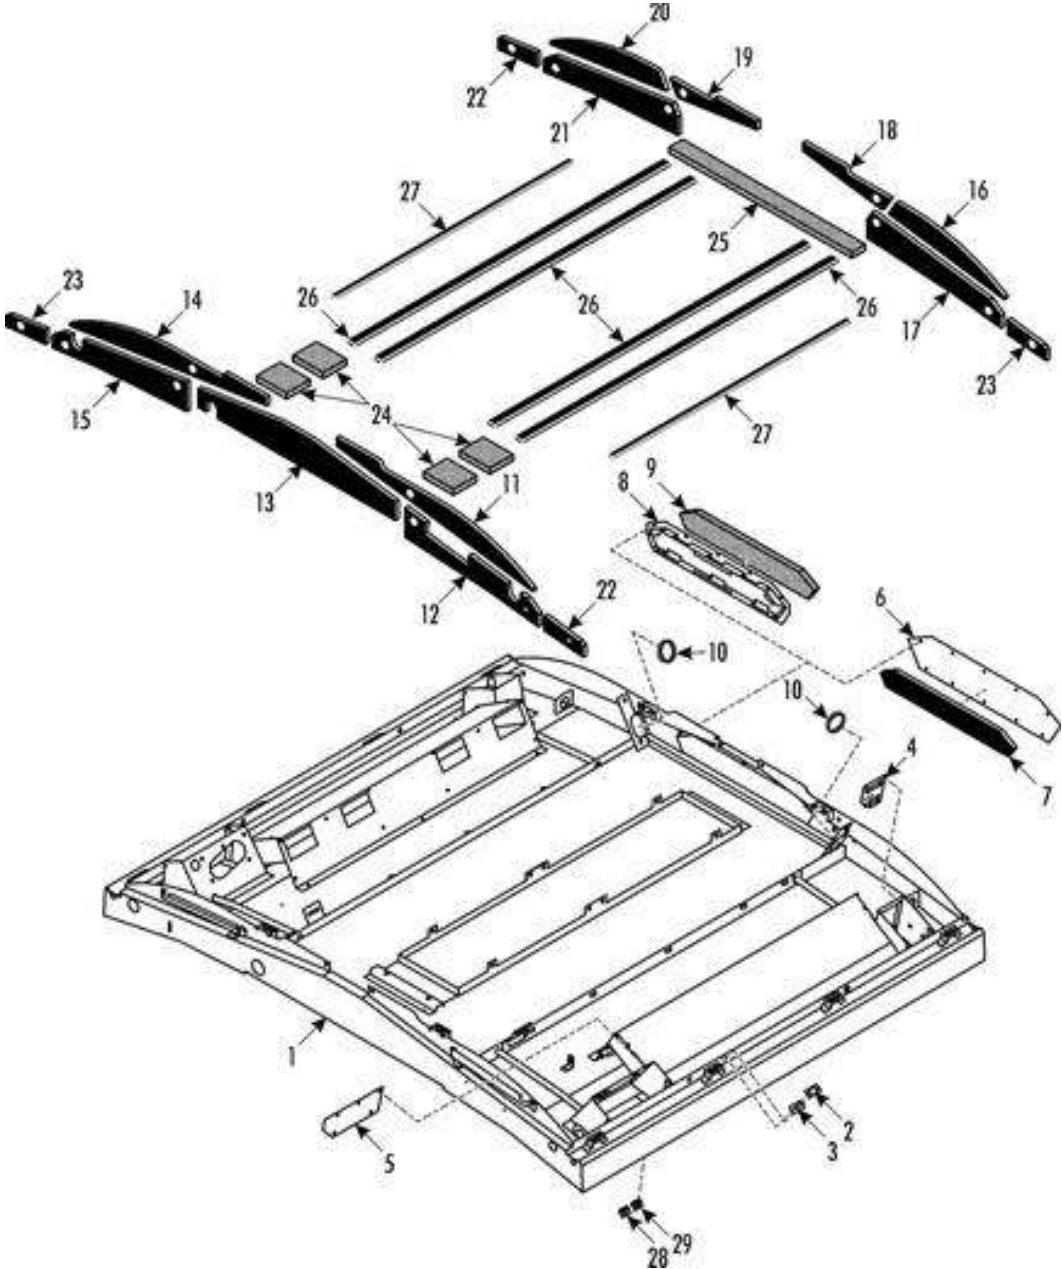

EVAPORATOR FRAME AND HEAT INSULATION

EVAPORATOR FRAME AND HEAT INSULATION

No.	Part Number	Description	Quantity	Remarks
	81SF1-05530-MRT-T	evaporator frame and heat insulation parts	1	
1	81SF1-05545	seat	1	
2	81VSY-11538	lock block	12	
3	81RB8-11546	lock nut	12	
4	81VSY-11519	base plate	1	
5	81SF1-05546	panel	1	
6	81SF1-05547	cover	1	
7	81SF1-05548	heat insulation gasket	1	
8	81VSZ-05644	filter	1	
9	81VSZ-05643	filter	1	
10	81VSY-11517	grommet	2	
11	81SF1-05549	heat insulation gasket	1	
12	81SF1-05551	heat insulation gasket	1	
13	81SF1-05552	heat insulation gasket	1	
14	81SF1-05553	heat insulation gasket	1	
15	81SF1-05554	heat insulation gasket	1	
16	81SF1-05555	heat insulation gasket	1	
17	81SF1-05556	heat insulation gasket	1