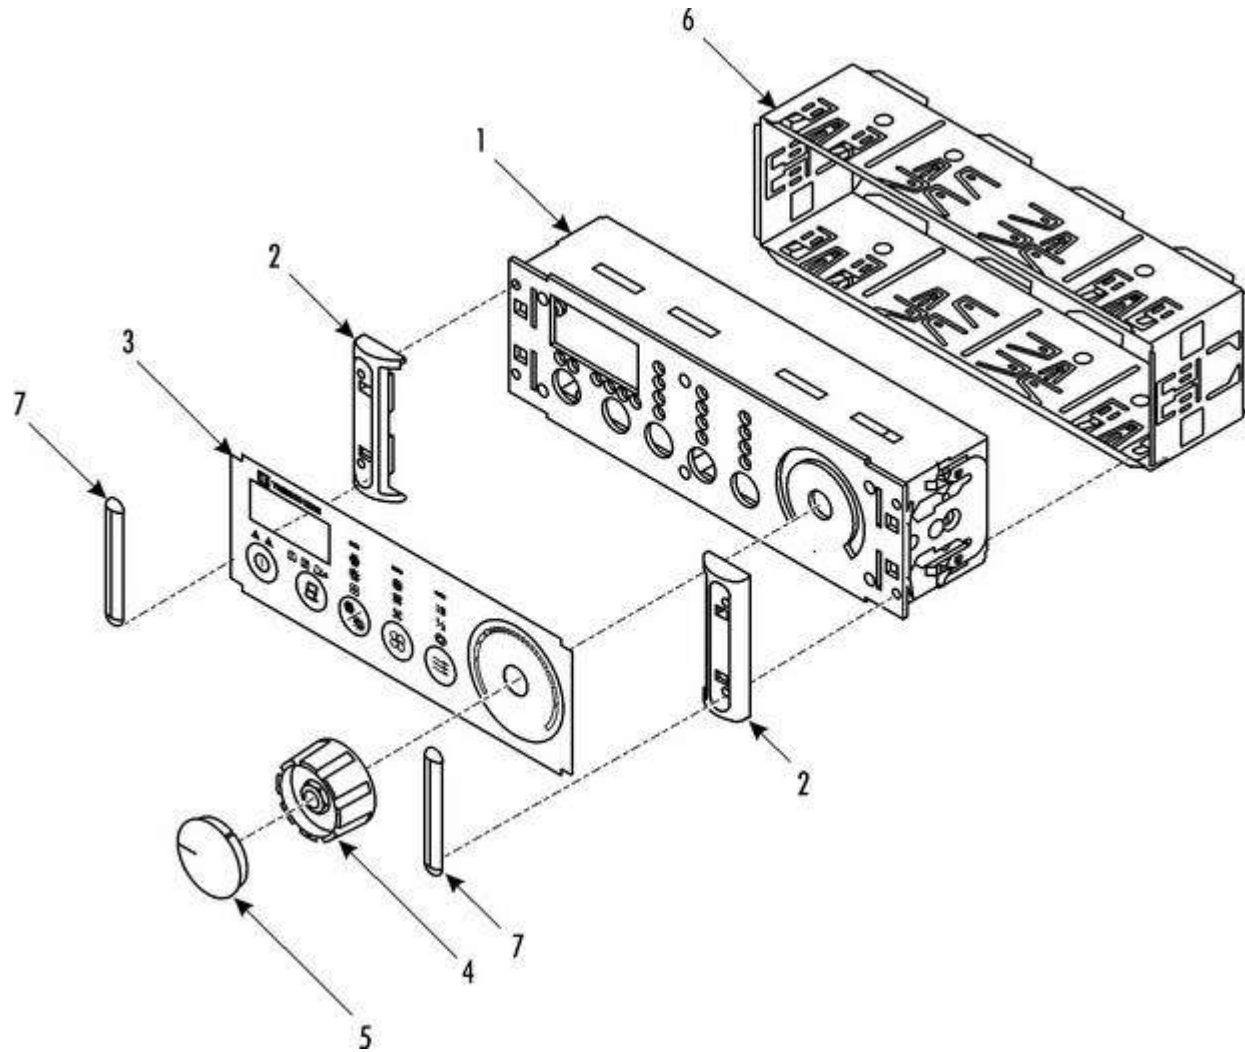

AC CONTROLLER