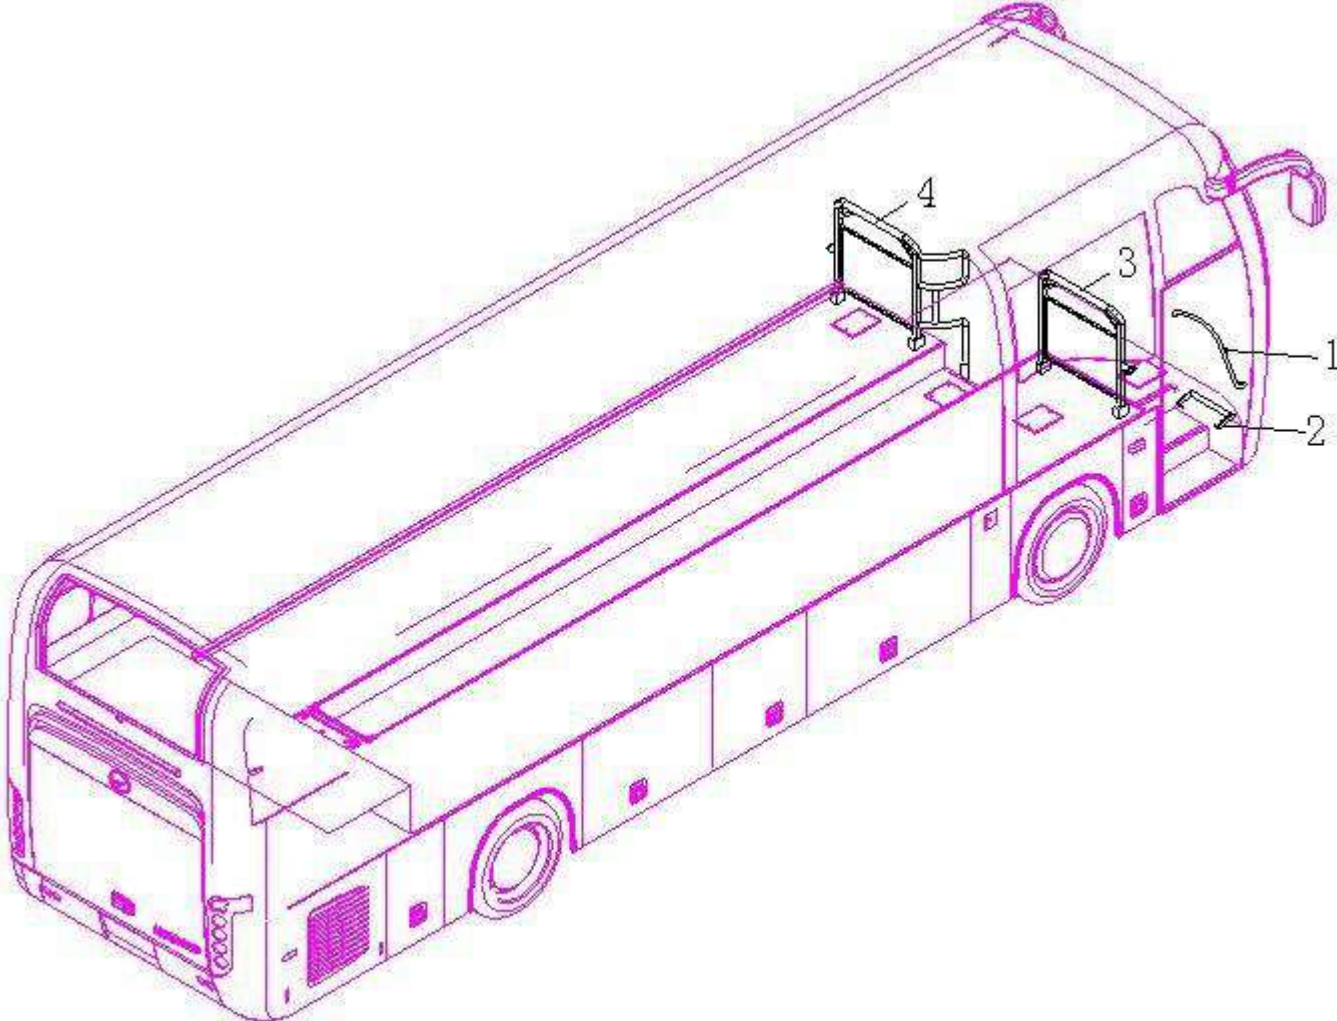

LUGGAGE RACK AND AIR CHANNEL

No.	Part Number	Description	Quantity	Remarks
1	82E01-00012	vent	19	
2	57SF1-02041-A3	cool air channel	1	
3	57SF9-05000	luggage rack assy.	1	
4	57V01-05113	Front Passenger Side Luggage Rack Trim End Cover	1	
5	57V01-05112	Front Driver Side Luggage Rack Trim End Cover	1	
6	57SA1-05333-A1	luggage rack light	1	
7	57SA1-05333-A2	luggage rack light	1	
8	57V01-05331A1	hanger; luggage rack	19	
9	57V01-05401-A1	long Blue LED light	10	
10	57V01-05114	Luggage Rack End Trim	2	
11	57SF1-02032	fairwater cover	2	
12	57SF1-02031-A4	cool air channel	1	
13	57V55-05111-A1	Passenger Service Module	21	
14	83V01-09020	First Aid/Driver Box	1	
	57SA1-05502	Ballast		
	57U01-05333A1*01001	Fluorescent Tube		

HANDRAIL AND PARTITION