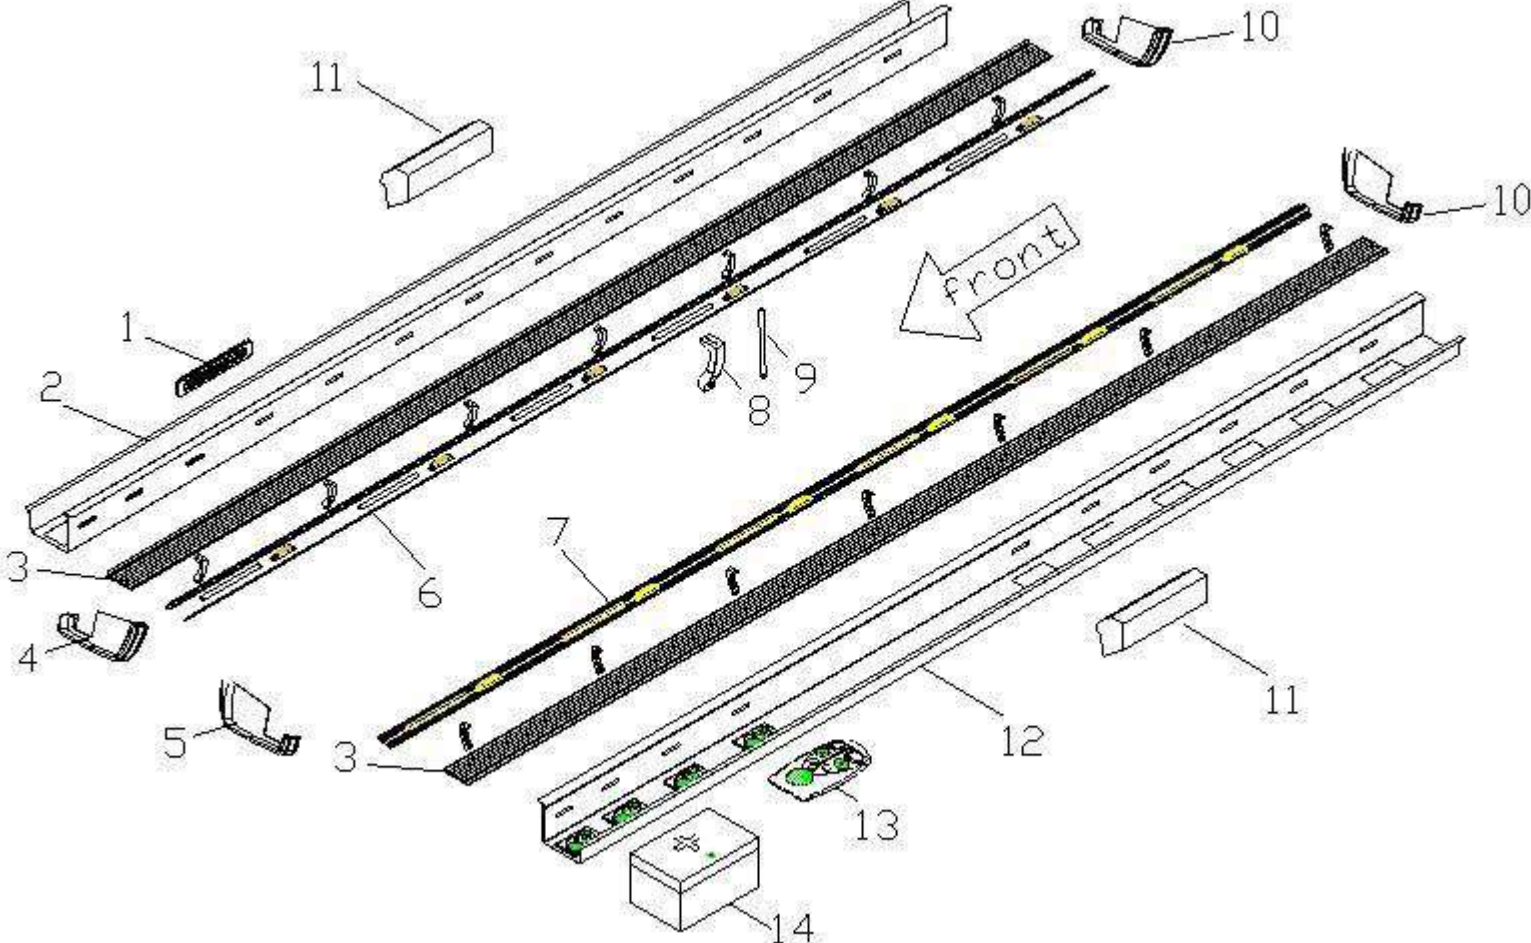

LUGGAGE RACK AND AIR CHANNEL

LUGGAGE RACK AND AIR CHANNEL

No.	Part Number	Description	Quantity	Remarks
1	82E01-00012	vent	19	
2	57SF1-02041-A3	cool air channel	1	
3	57SF9-05000	luggage rack assy.	1	
4	57V01-05113	Front Passenger Side Luggage Rack Trim End Cover	1	
5	57V01-05112	Front Driver Side Luggage Rack Trim End Cover	1	
6	57SA1-05333-A1	luggage rack light	1	
7	57SA1-05333-A2	luggage rack light	1	
8	57V01-05331A1	hanger; luggage rack	19	
9	57V01-05401-A1	long Blue LED light	10	
10	57V01-05114	Luggage Rack End Trim	2	
11	57SF1-02032	fairwater cover	2	
12	57SF1-02031-A4	cool air channel	1	
13	57V55-05111-A1	Passenger Service Module	21	
14	83V01-09020	First Aid/Driver Box	1	
	57SA1-05502	Ballast		
	57U01-05333A1*01001	Fluorescent Tube