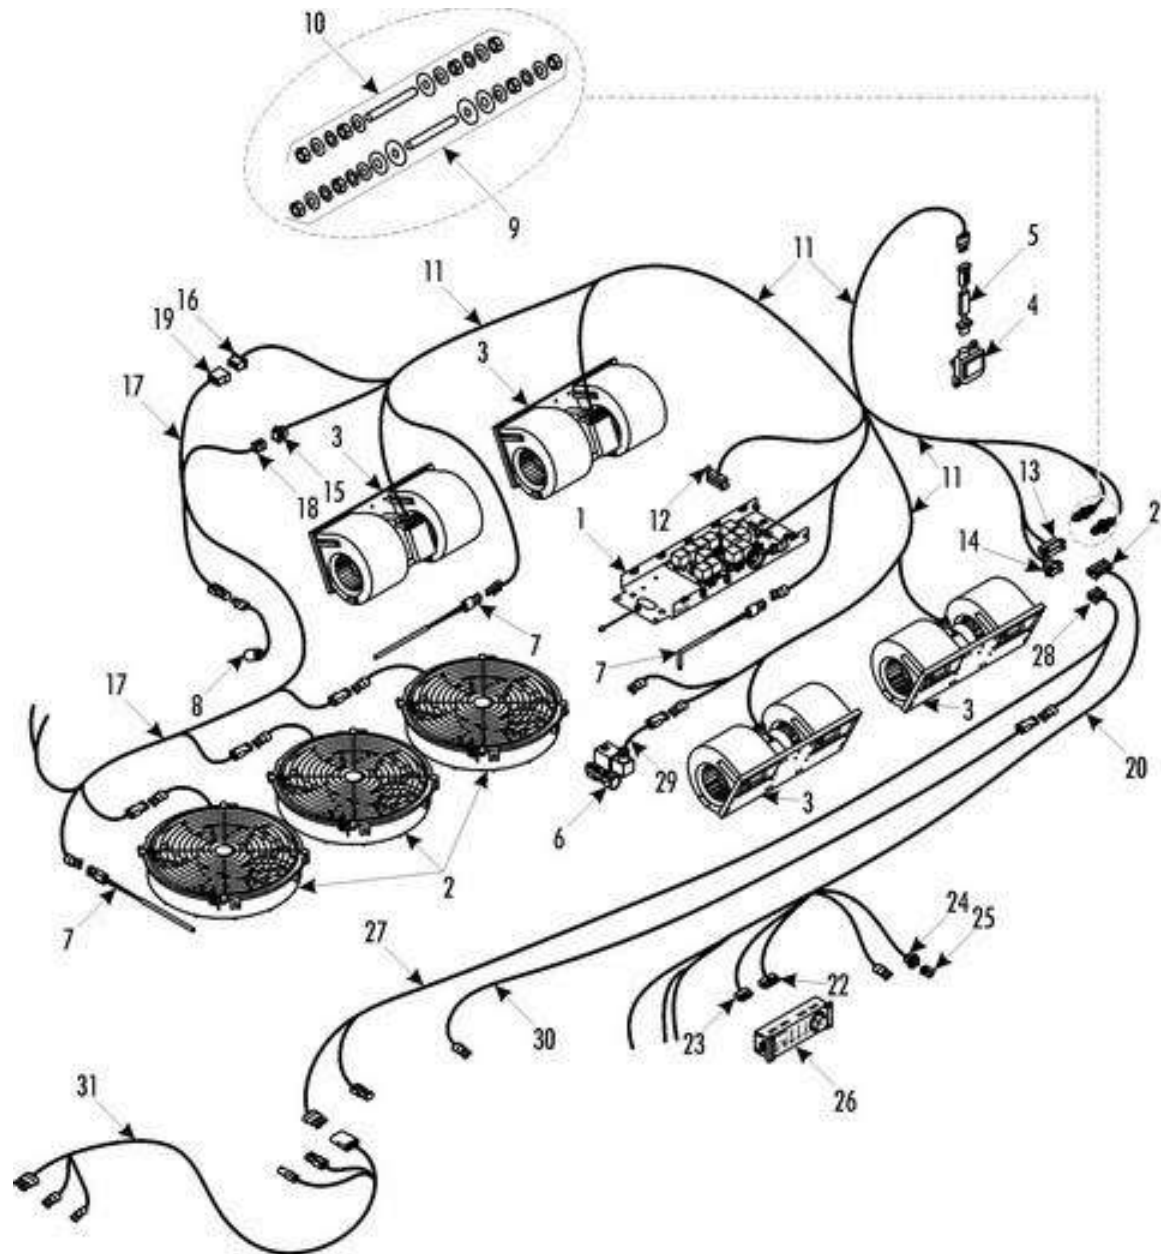

AC ELECTRICAL COMPONENTS

AC ELECTRICAL COMPONENTS

No.	Part Number	Description	Quantity	Remarks
	81SF1-05610-MRT-T	electrical apparatus sub-assembly	1	
1	81SF1-11001-MRT-T	control panel	1	
2	81RB1-05521	fan	3	
3	81VSY-11513	booster	4	
4	81SF1-05593	motor	1	
5	81VSZ-05642	controller	1	
6	81SF1-05599	solenoid valve	1	
7	81SFC-05584	camera, temperature control	3	
8	81RB8-11531	switch	1	
9.1	81SFC-11533	stud	2	
11	81SF1-05611	evaporator wire	1	
12	81RB8-11516	connector	2	
13	81RB8-11518	connector	1	
14	81RB8-11517	connector	1	
15	81VSY-11536	connector	1	
16	81VSY-11535	connector	1	
17	81SF1-05612	wire harness; condenser	1	
18	81SF1-05613	connector	1