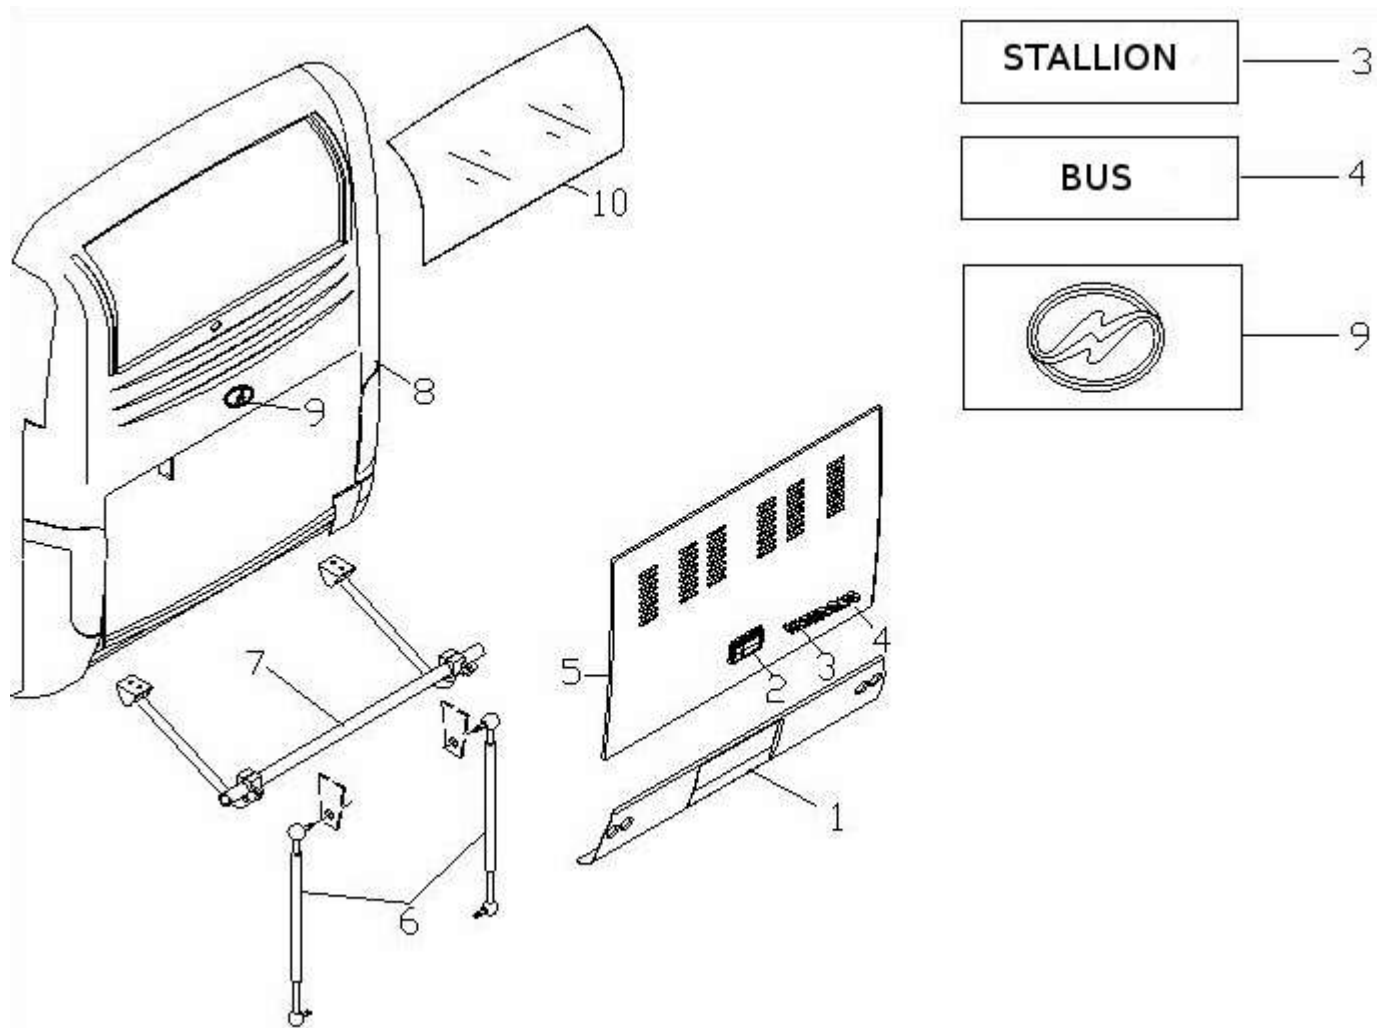

REAR CAP

REAR CAP

No.	Part Number	Description	Quantity	Remarks
1	56SA1-07000F	Rear Bumper	1	
2	56V01-04310	Engine Door Lower Handle	1	
3	39E01-21052B	"Stallion" Lettering	1	
4	39E01-21057	"Bus" Lettering	1	
5	56SF1-04100-D1	Engine Door	1	
6	82SF1-32010-A1	Engine Door Gas Springs	2	
7	56SF1-04200	Engine Door Hinge Assy.	1	
8	56SF1-00100-F01	Rear Cap Assy	1	
9	39V01-21012D	Rear Logo	1	
10	56SA1-03001-H3	Rear Window	1	
	51V55-01709	Engine Door Upper Handle	1