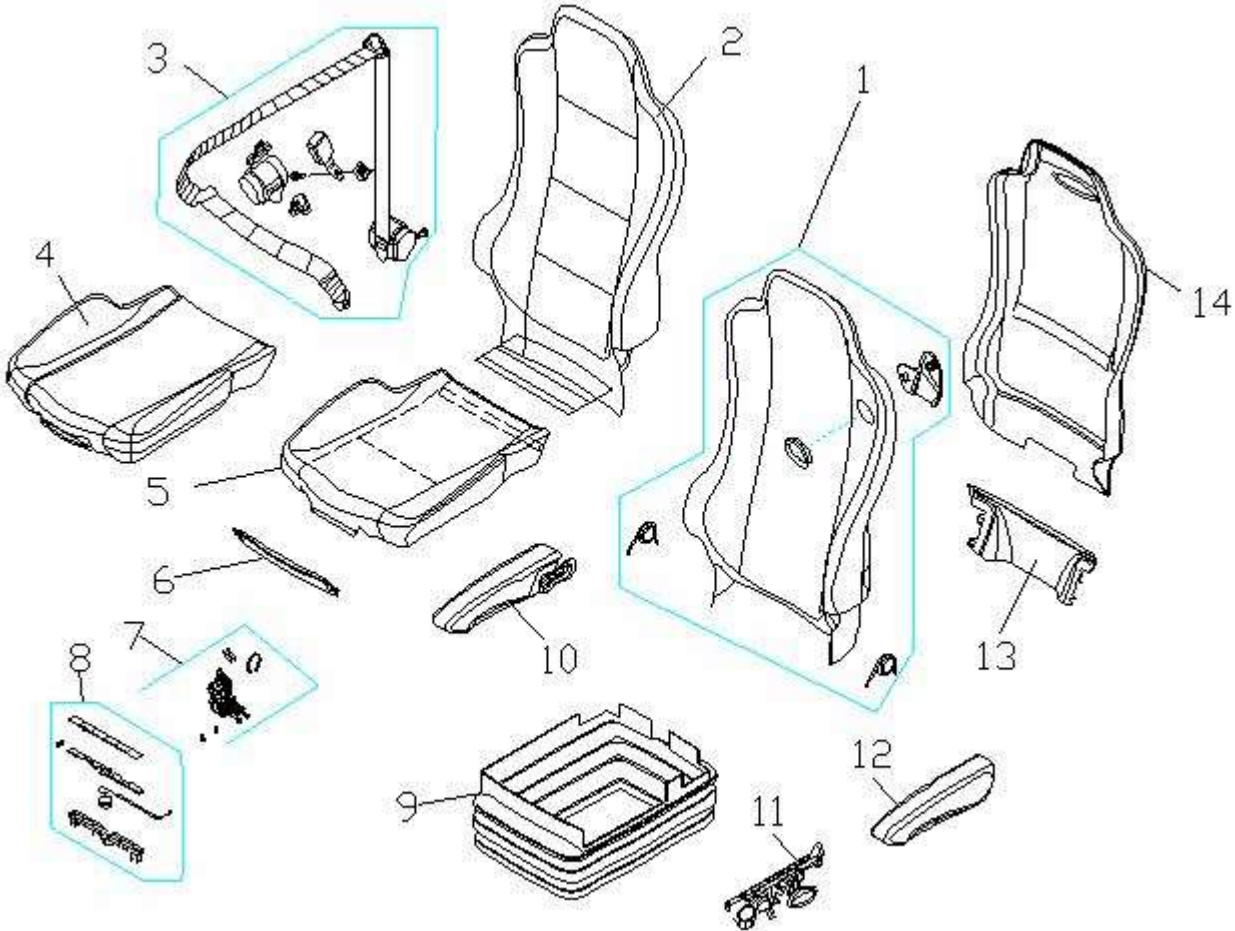

DRIVER SEAT

DRIVER SEAT

No.	Part Number	Description	Quantity	Remarks
	67SF1-02010-A1	driver seat	1	
1	67SF1-02501	backrest	1	
2	67SF1-02502	backrest	1	
3	67SF1-02503	safety belt assy	1	
4	67SF1-02504	seat cushion	1	
5	67SF1-02505	cover	1	
6	67SF1-02506	front cover	1	
7	67SF1-02507	valve	1	
8	67SF1-02508	angle regulator	1	
9	67SF1-02509	ventilation box	1	
10	67SF1-02510	handrail	1	
11	67SF1-02511	adjusting handle	1	
12	67SF1-02512	handrail	1	
13	67SF1-02513	rear cover	1	
14	67SF1-02514	backrest cover