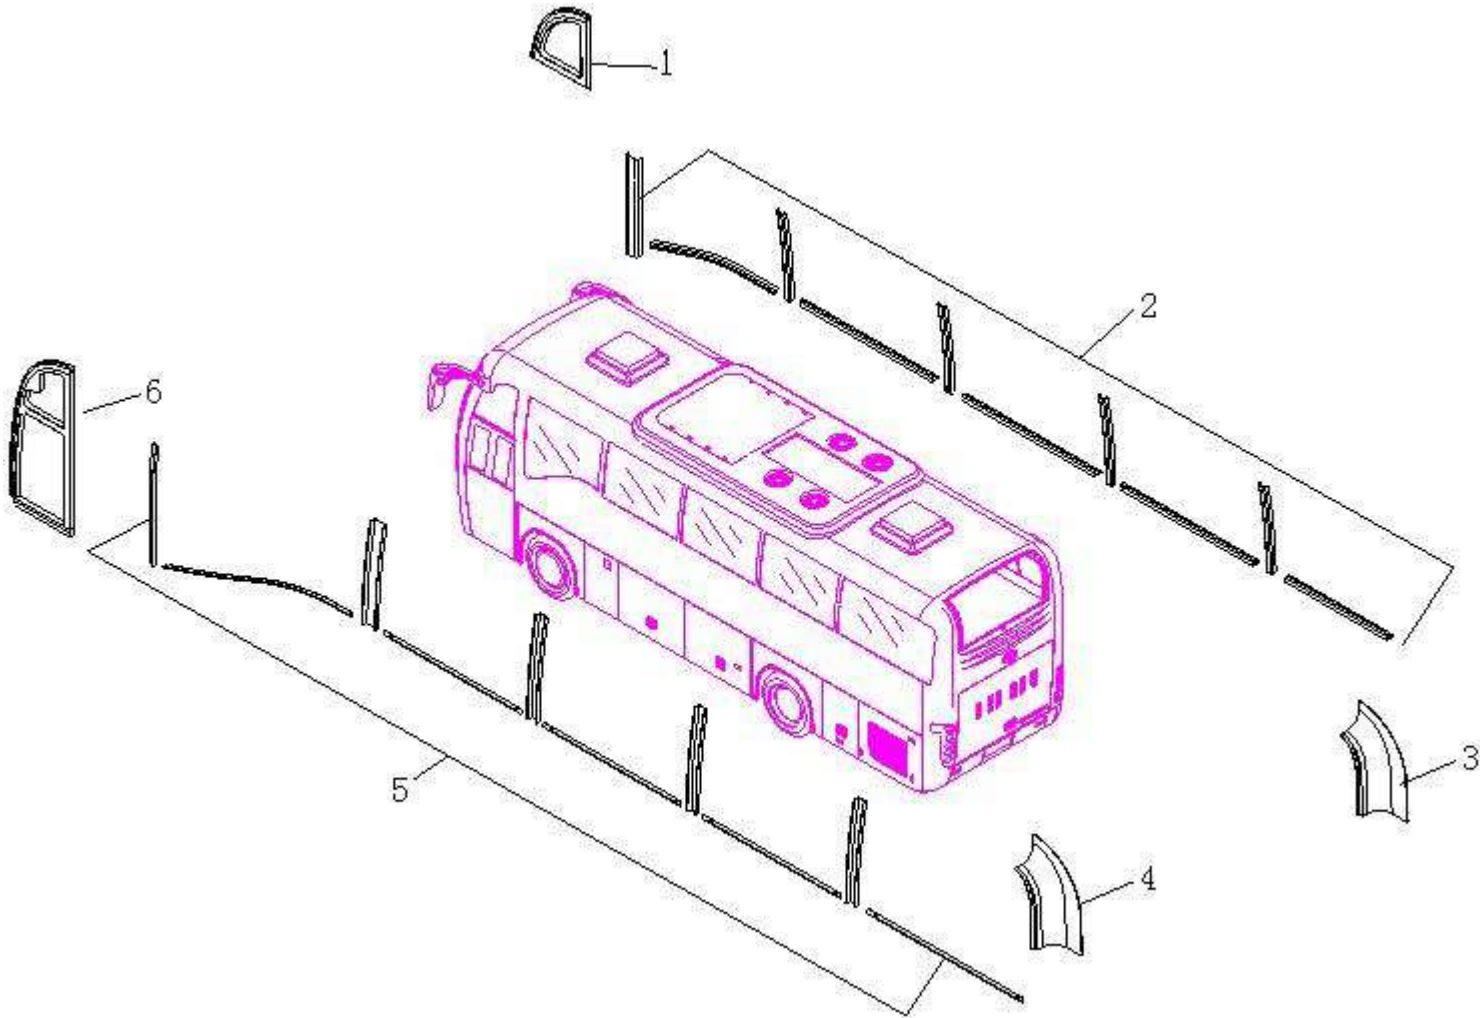

INTERIOR PANELS, VENTS, AND COVERS