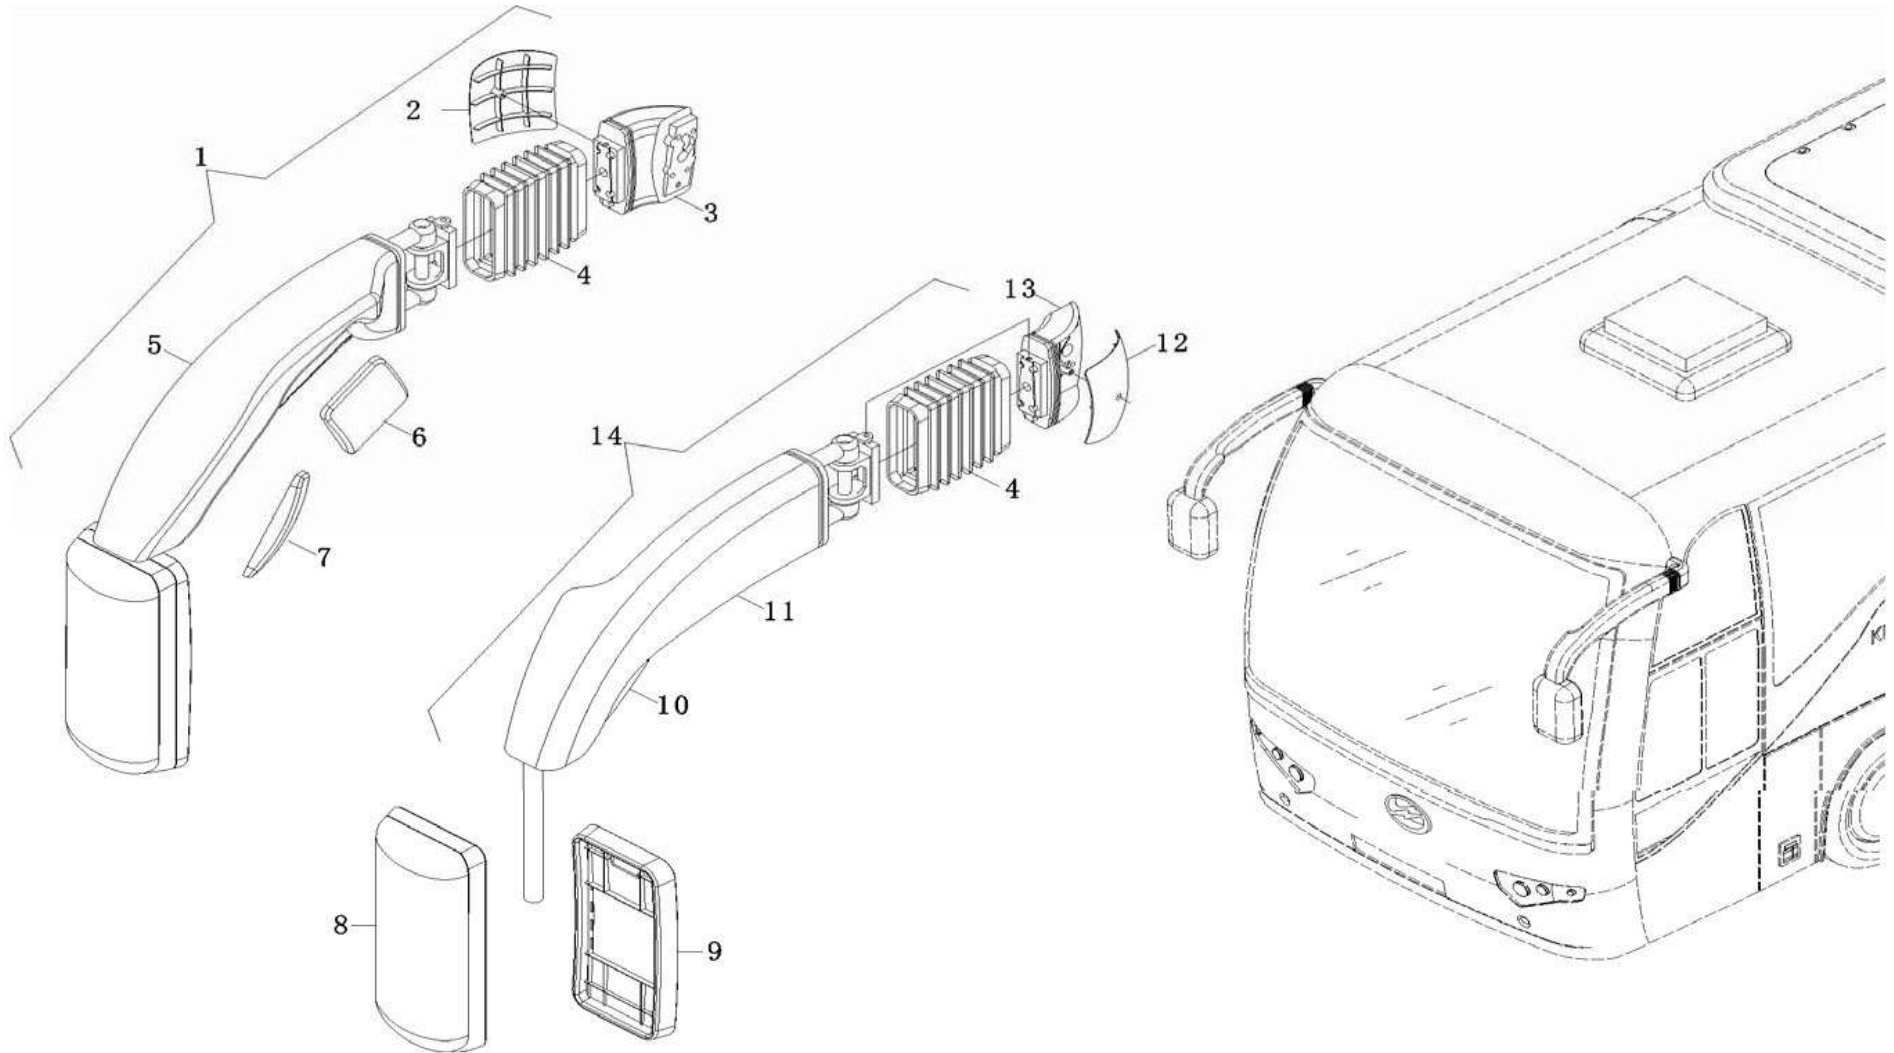

REAR VIEW MIRRORS

REAR VIEW MIRRORS

No.	Part Number	Description	Quantity	Remarks
1	82SF1-02100	Passenger Side Mirror Arm Assy.	1	
2	-----	Passenger Side Base Mount Cover	1	
3	-----	Passenger Side Base Mount	1	
4	82SF1-02508	Rubber Mirror Arm Boot	2	
5	82SF1-02504	Passenger Side Mirror Arm	1	
6	82SF1-02508	Crossover Mirror Slice	1	
7	82SF1-02505	Passenger Side Convex Mirror Slice	1	
8	*Remarks	Motor Head Assy.	1ea.	Driver Side:82SF1-02502, Pax Side:82SF1-02506
9	82SF1-02503	Flat Mirror Slice	2	
10	82SF1-02505	Driver Side Convex Mirror Slice	1	
11	82SF1-02501	Driver Side Mirror Arm	1	
12	-----	Driver Side Base Mount Cover	1	
13	-----	Driver Side Base Mount	1	
14	82ES1-02200	Driver Side Mirror Arm Assy.	1