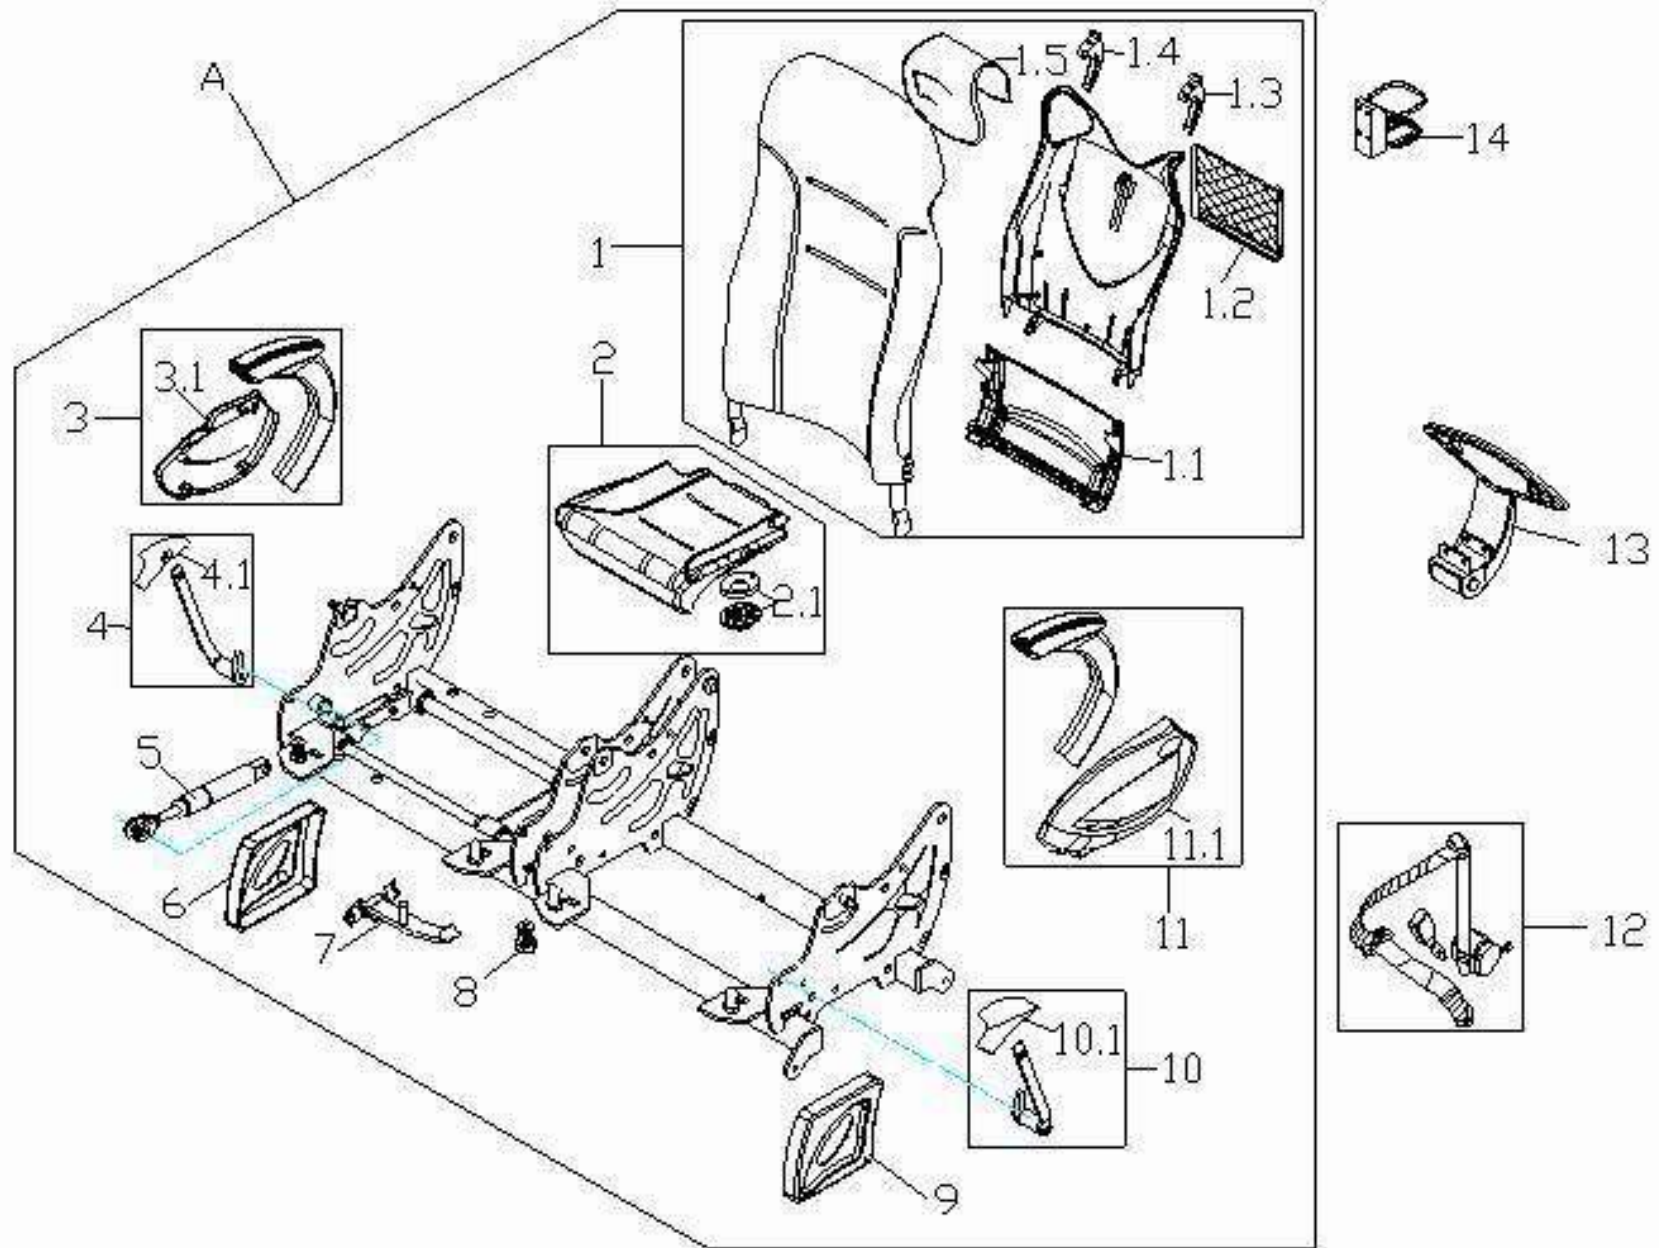

PASSENGER SEAT

PASSENGER SEAT

No.	Part Number	Description	Quantity	Remarks
	67V11-04030	Seat Assy.	1	Includes 1-11
1	67V11-04502	Seat Back Assy.	2	
1.1	67HA1-04508	Lower Seat Back Cover	1	
1.2	67HA1-04506	Mesh Pocket	1	
1.3	67HA1-04504-B	Left Handle	1	
1.4	67HA1-04505-B	Right Handle	1	
1.5	67HA1-04501-B	Headrest Cover	1	
2	67V11-04501	Seat Bottom Assy	1	
2.1	67V11-04541	Snap in Ball	2	
3	67V11-04510	Right Side Arm Rest Assy.	1	
3.1	67V11-04512	Right Side Arm Rest Side Cover	1	
4	67V11-04560	Right Side Recline Arm Assy.	1	
4.1	67V11-04561	Right Side Recline Lever End	1	
5	67V11-04010*01014	Adjustable Recline Gas Shock	1	
6	67V11-04505	Right Side Seat to Floor Rail Support	1	
7	67V11-04550	Aisle Slide Handle	1	
8	67V11-04542	Ball	2	
9	67V11-04515	Left Side Seat to Floor Rail Support	1	
10	67V11-04570	Left Side Recline Arm Assy.	1	
10.1	67V11-04571	Left Side Recline Lever End.	1	
11	67V11-04511	Left Side Arm Rest Assy.	1