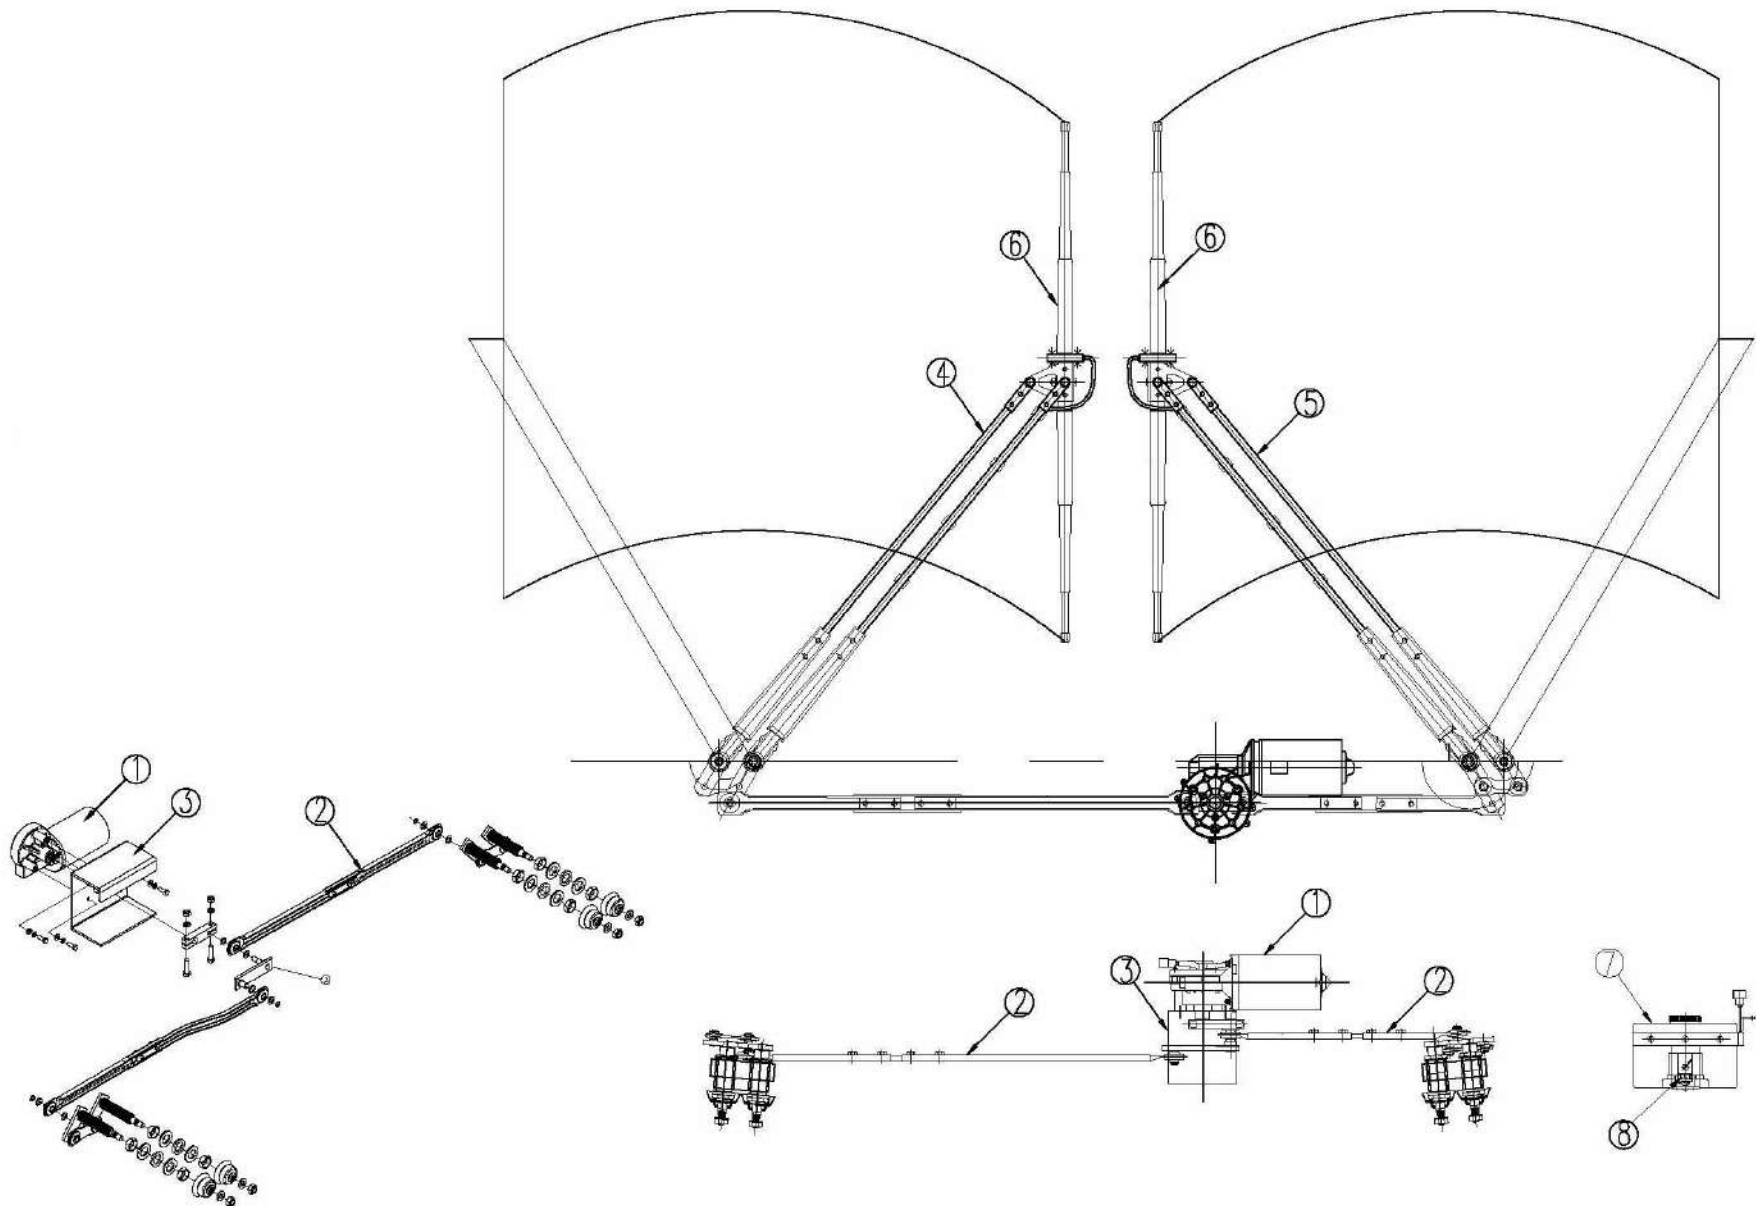

REAR VIEW MIRRORS

No.	Part Number	Description	Quantity	Remarks
1	82SF1-02100	Passenger Side Mirror Arm Assy.	1	
2	-----	Passenger Side Base Mount Cover	1	
3	-----	Passenger Side Base Mount	1	
4	82SF1-02508	Rubber Mirror Arm Boot	2	
5	82SF1-02504	Passenger Side Mirror Arm	1	
6	82SF1-02508	Crossover Mirror Slice	1	
7	82SF1-02505	Passenger Side Convex Mirror Slice	1	
8	*Remarks	Motor Head Assy.	1ea.	Driver Side:82SF1-02502, Pax Side:82SF1-02506
9	82SF1-02503	Flat Mirror Slice	2	
10	82SF1-02505	Driver Side Convex Mirror Slice	1	
11	82SF1-02501	Driver Side Mirror Arm	1	
12	-----	Driver Side Base Mount Cover	1	
13	-----	Driver Side Base Mount	1	
14	82ES1-02200	Driver Side Mirror Arm Assy.	1	

WINDSHIELD WIPERS AND WASHERS