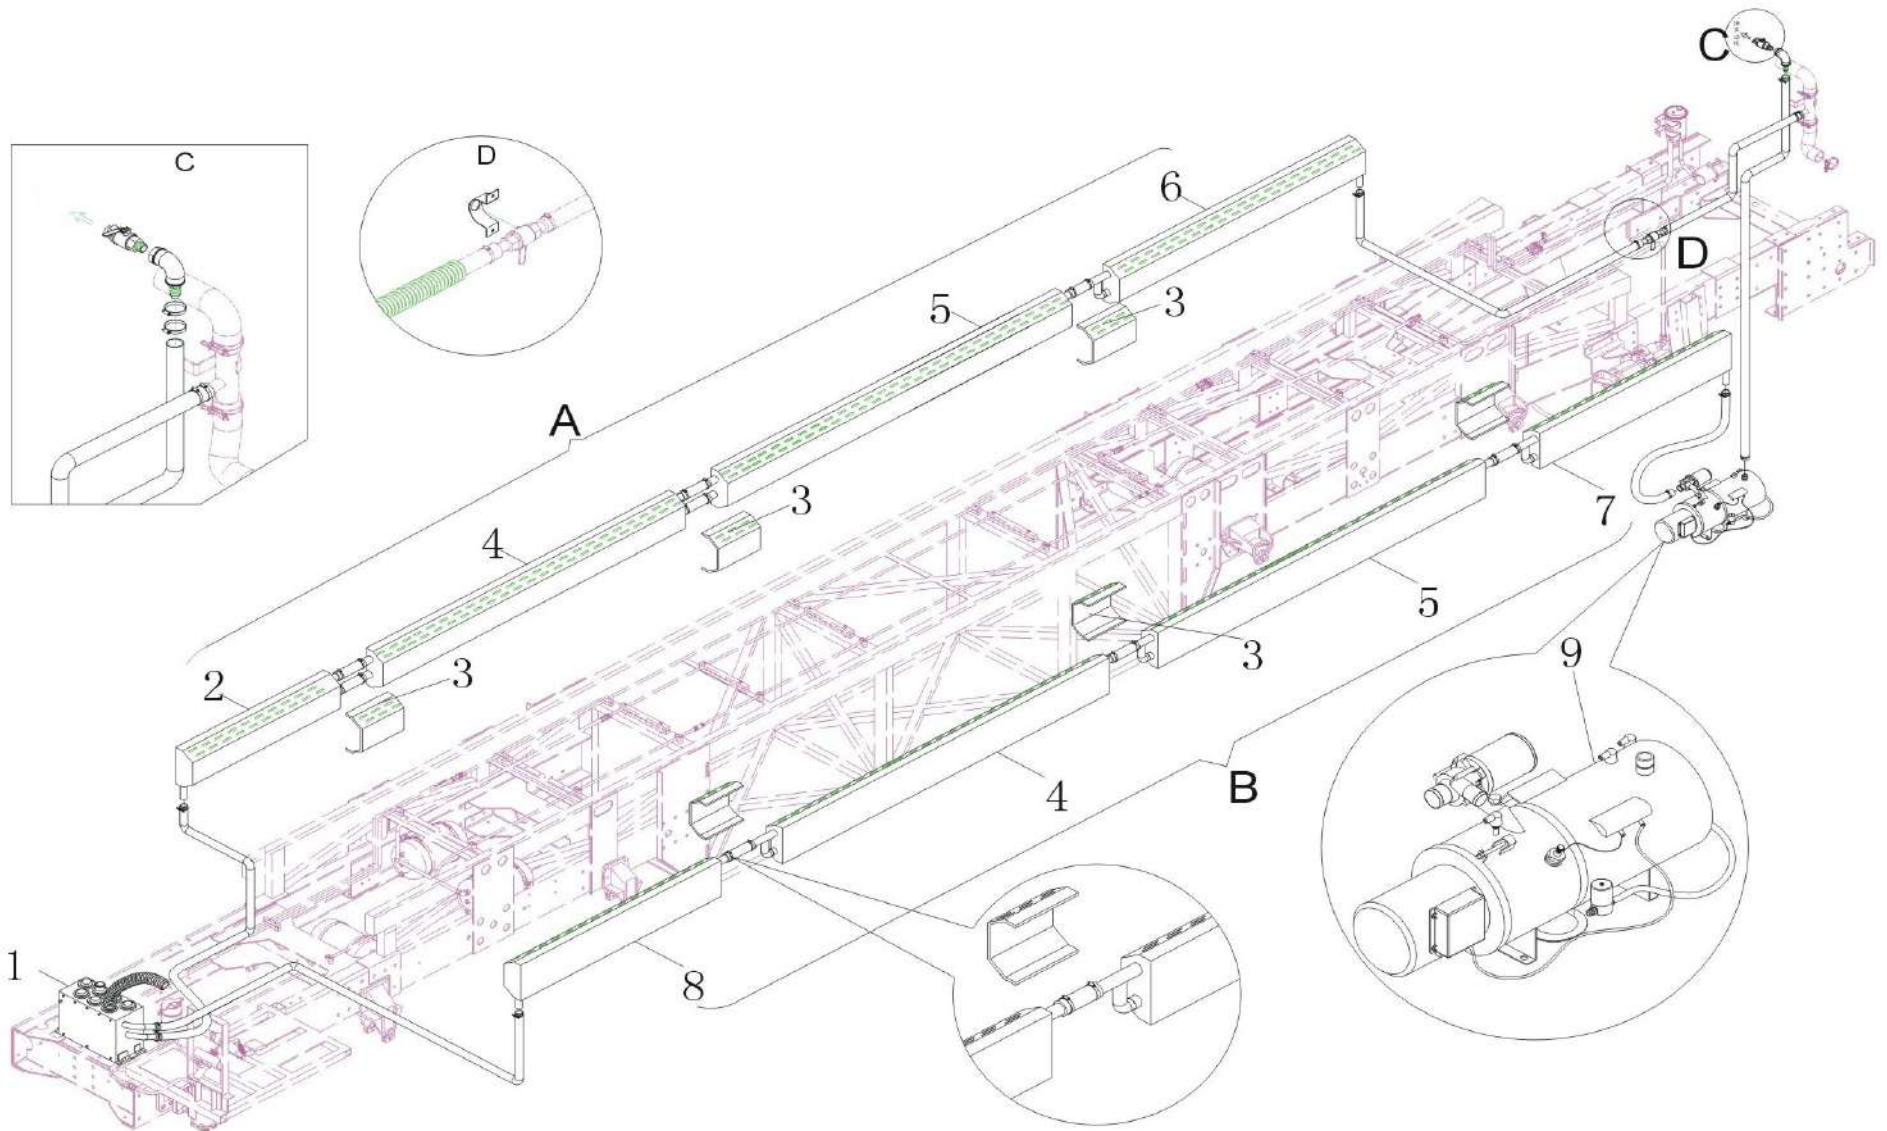

VEHICLE WIRE HARNESS

No.	Part Number	Description	Quantity	Remarks
1	37R01-24350	wire	1	
2	37SA6-24303	wiring	1	
3	37SF1-24101WH-B01	dashboard wire harness	1	
4	37SF1-24201WH-B	tail lamp wire harness	1	
5	37SF1-24201WH-C01	wire harness, chassis	1	
6	37SF1-24301WH-B01	ceiling wire harness	1	
7	37SF1-24400WH	wire harness; front bus body	1	
8	37SF1-24501WH-A01	reading lamp wiring	1	
9	37SF1-24611WH-B01	cable	1	
10	37SF1-24930WH	fridge wiring	1	
11	37SF9-24700	wiring	1	
12	37V01-24360	connection wire	1	

FLOOR HEAT