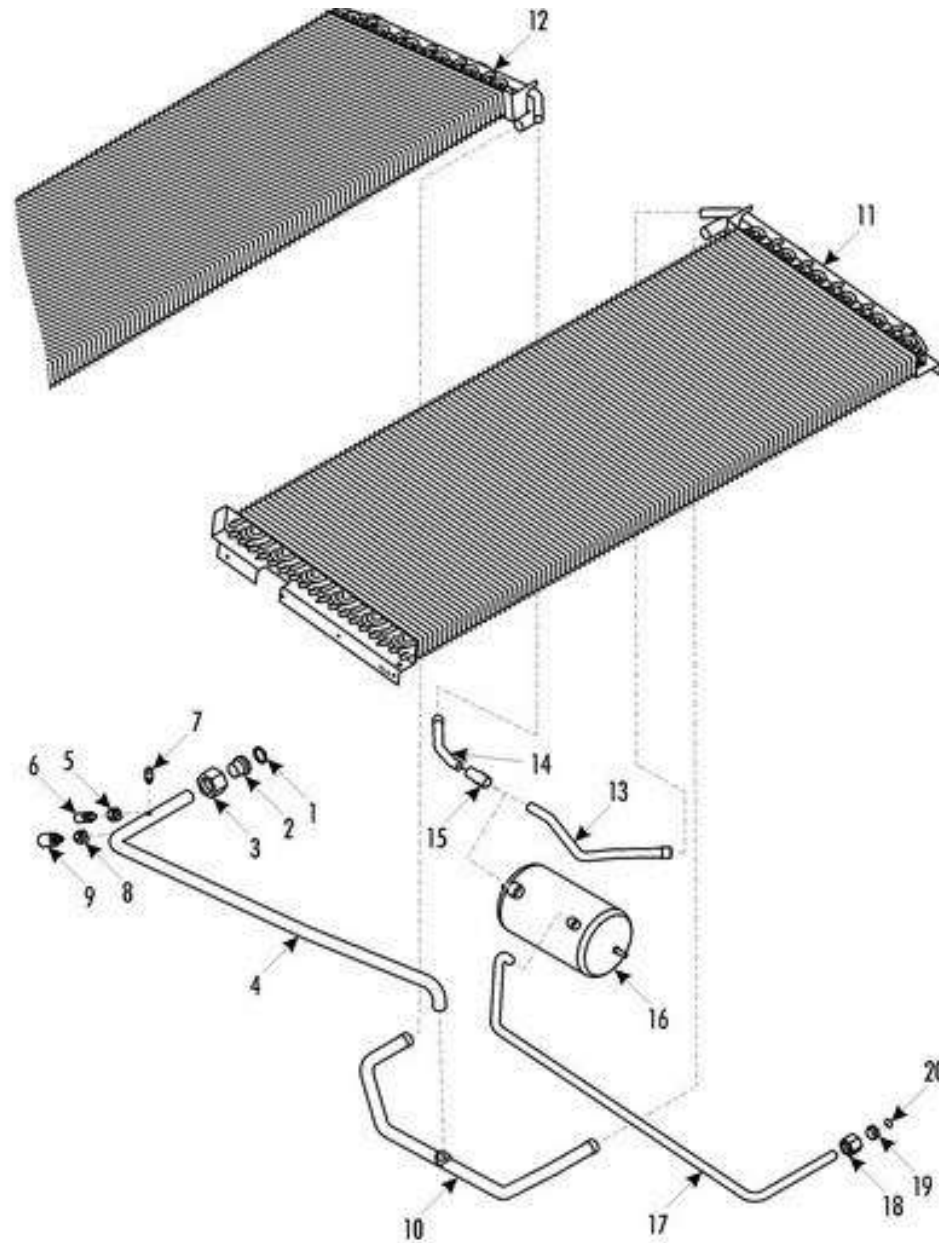

CONDENSER COILS & PIPE

CONDENSER COILS & PIPE

No.	Part Number	Description	Quantity	Remarks
	81SF1-05540-MRT-T	condenser core and pipe	1	
1	81SFC-11525	seal; O ring	1	
2	81VSZ-05545	bushing	1	
3	81VSZ-05544	nut	1	
4	81SF1-05569	pipe	1	
5	81VSZ-05525	joint	1	
6	81RB1-05567	releasing valve	1	
7	81VSZ-05526	valve	1	
8	81VSZ-05524	joint	1	
9	81RB8-11531	switch	1	
10	81SF1-05571	pipe	1	
11	81SF1-05535	condenser core	1	
12	81SF1-05536	condenser core	1	
13	81SF1-05572	pipe	1	
14	81SF1-05573	pipe	1	
15	81VSZ-05514	three way joint	1	
16	81SFC-05590	tank	1	
17	81SF1-05574	pipe	1	
18	81VSZ-05557	nut	1	
19	81VSZ-05558	shaft	1	
20	81VSZ-05520	O ring	1